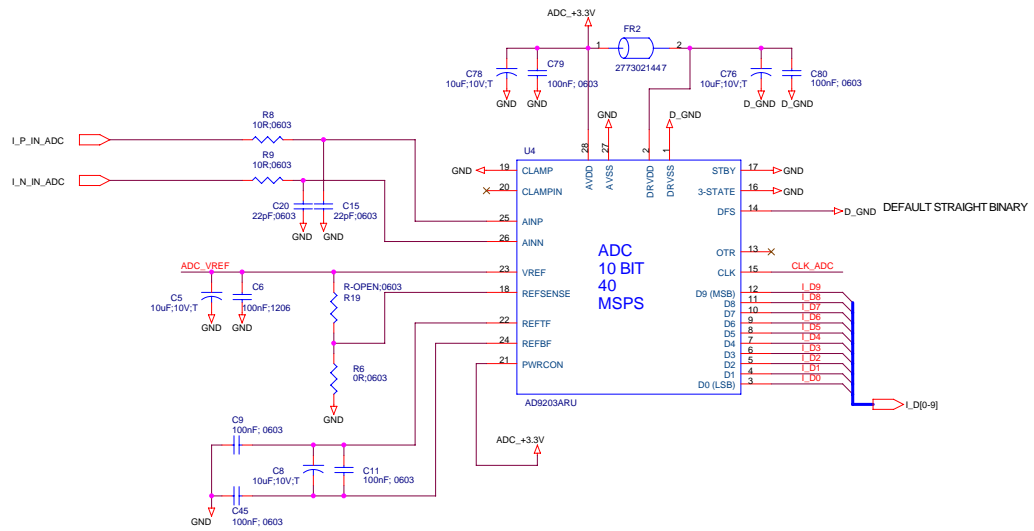

TABLE OF CONTENTS

MAIN..... 1
 ADC..... 2
 CONNECTOR..... 3
 DEMODULATOR..... 4
 FREQ SYNTH..... 5
 MICRO..... 6
 POWER..... 7
 LAYOUT..... 8

Mobile Satellite Services	
Michael J. Yoha 18221A Flower Hill Way Cathersburg, MD 20879 USA	
Title ComBlock L Band RX / ADC	
Size C	Document Number Y02003
Date Monday, September 17, 2007	Rev 3
Sheet 2	of 8

Mobile Satellite Services

Michael J. Yoha
18221A Flower Hill Way
Cathersburg, MD 20879
USA

Title
ComBlock L Band RX / Connector

Size C Document Number Y02003 Rev 3

Date: Monday, September 17, 2007 Sheet 3 of 8

Elliptic Low Pass Filter
 100 Ohm
 4th Order
 F(cut-off) = 20MHz

EXTERNAL AGC CONTROL

Mobile Satellite Services		
Michael J. Yoha 18221A Flower Hill Way Gaithersburg, MD 20879 USA		
Title ComBlock L Band RX / DEMODULATOR		
Size B	Document Number Y02003	Rev 3
Date: Monday, September 17, 2007	Sheet 4	of 8

EXTERNAL FREQUENCY REFERENCE

CLOCK DIVIDE BY 2 40MHz IN -- 20MHz OUT

LEVEL FROM MIXER:
RF Typ.: -3dBm

Mobile Satellite Services		
Michael J. Yoha 18221A Flower Hill Way Gaithersburg, MD 20879 USA		
Title ComBlock L Band RX/ FREQ SYNTH		
Size B	Document Number Y02003	Rev 3
Date: Monday, September 17, 2007	Sheet 5	of 8