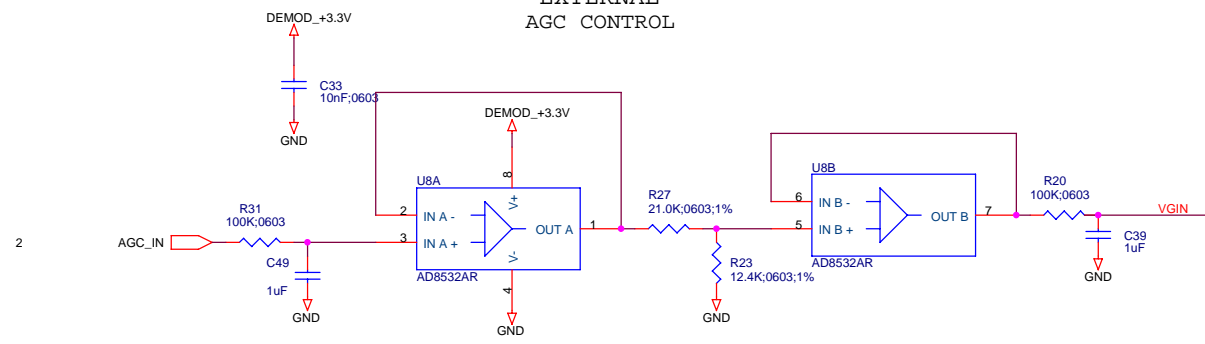

TABLE OF CONTENTS

MAIN..... 1
 ADC..... 2
 CONNECTOR..... 3
 DEMODULATOR..... 4
 FREQ SYNTH..... 5
 MICRO..... 6
 POWER..... 7
 LAYOUT..... 8

Mobile Satellite Services	
Michael J. Yoha 18221A Flower Hill Way Cathersburg, MD 20879 USA	
Title ComBlock L Band RX / ADC	
Size C	Document Number Y02003
Date Monday, September 17, 2007	Rev 3
Sheet 2	of 8

Mobile Satellite Services

Michael J. Yoha
18221A Flower Hill Way
Cathersburg, MD 20879
USA

Title
ComBlock L Band RX / Connector

Size C Document Number Y02003 Rev 3

Date: Monday, September 17, 2007 Sheet 3 of 8

Elliptic Low Pass Filter
 100 Ohm
 4th Order
 F(cut-off) = 20MHz

EXTERNAL AGC CONTROL

Mobile Satellite Services		
Michael J. Yoha 18221A Flower Hill Way Gaithersburg, MD 20879 USA		
Title ComBlock L Band RX / DEMODULATOR		
Size B	Document Number Y02003	Rev 3
Date: Monday, September 17, 2007	Sheet 4	of 8

EXTERNAL FREQUENCY REFERENCE

CLOCK DIVIDE BY 2 40MHz IN -- 20MHz OUT

LEVEL FROM MIXER:
RF Typ.: -3dBm

Mobile Satellite Services		
Michael J. Yoha 18221A Flower Hill Way Gaithersburg, MD 20879 USA		
Title ComBlock L Band RX/ FREQ SYNTH		
Size B	Document Number Y02003	Rev 3
Date: Monday, September 17, 2007	Sheet 5	of 8