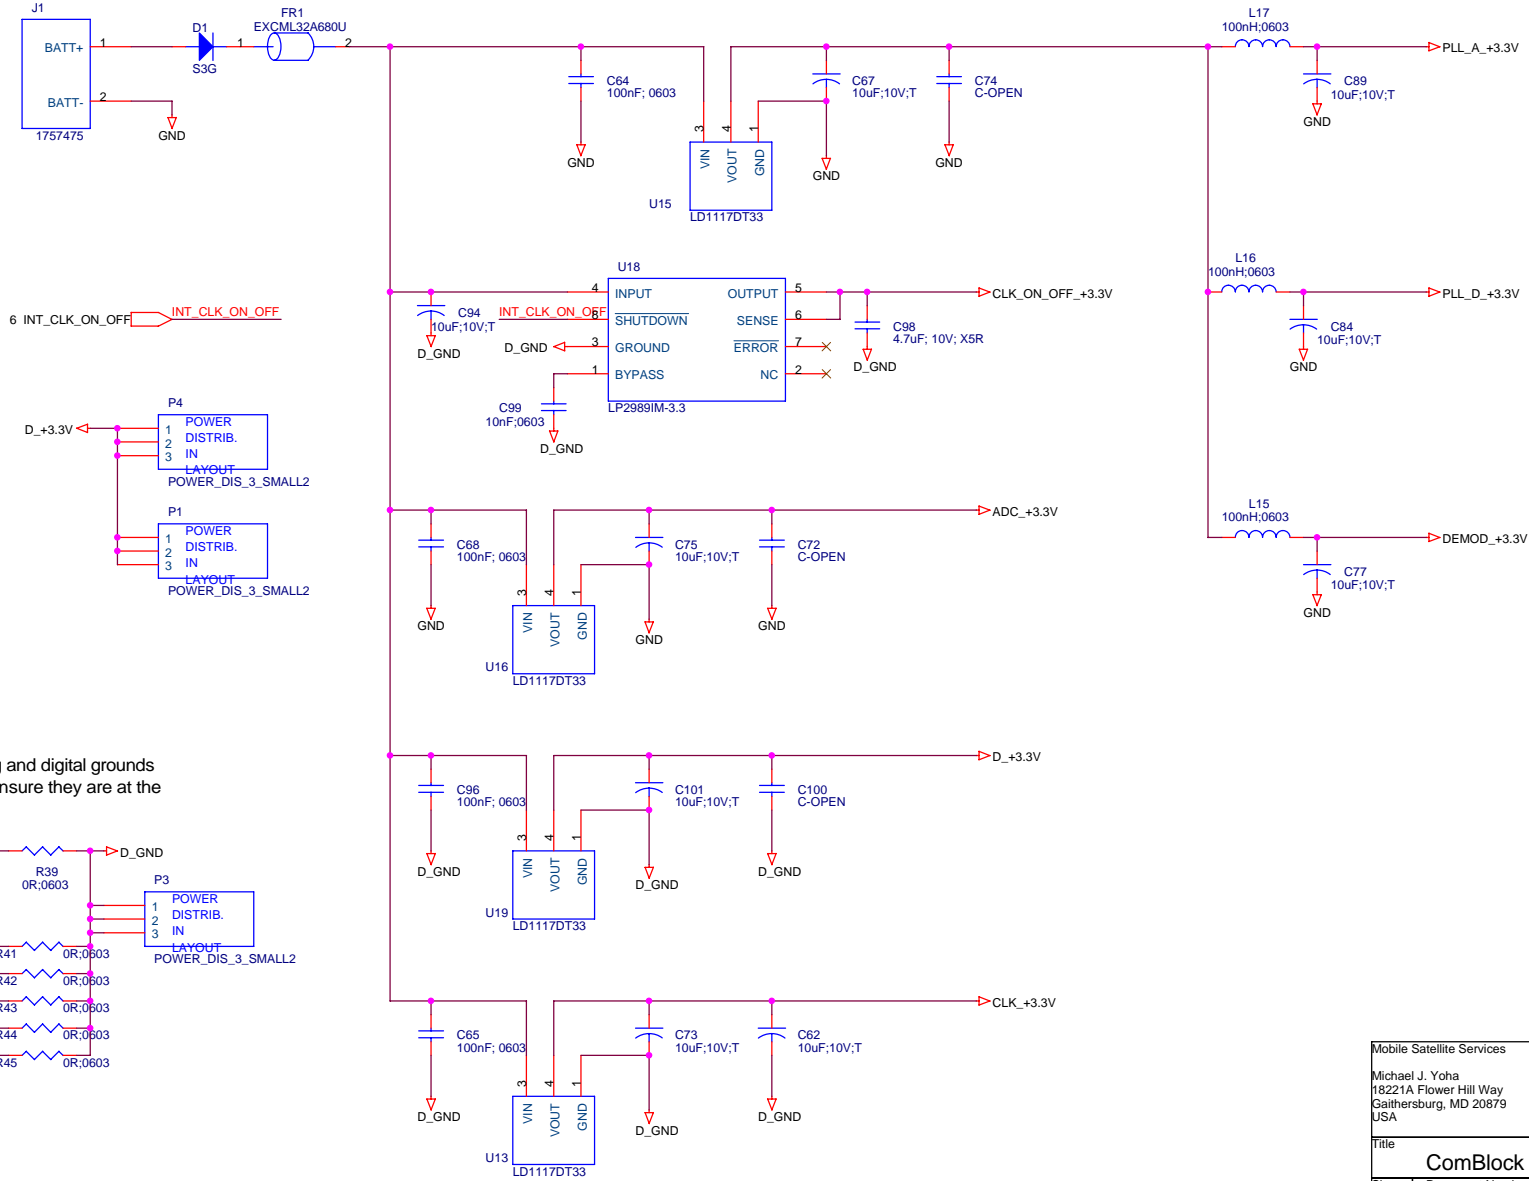

4 INT_CLK_ON_OFF ← INT_CLK_ON_OFF

2 M&C_OUT1_[0-4] ← M&C_OUT1_5
M&C_OUT1_4
M&C_OUT1_3
M&C_OUT1_2
M&C_OUT1_1
M&C_OUT1_0

2 M&C_OUT2_[0-4] ← M&C_OUT2_5
M&C_OUT2_4
M&C_OUT2_3
M&C_OUT2_2
M&C_OUT2_1
M&C_OUT2_0

2 M&C_IN_[0-5] ← M&C_IN5
M&C_IN4
M&C_IN3
M&C_IN2
M&C_IN1
M&C_IN0

2 PLL_CNTRL_[1-4] ← PLL_CNTRL1 (SCLK)
PLL_CNTRL2 (SDATA)
PLL_CNTRL3 (SENB)
PLL_CNTRL4 (AUXOUT)

IN CIRCUIT PROGRAMMING HEADER

Mobile Satellite Services

Michael J. Yoha
18221A Flower Hill Way
Gaithersburg, MD 20879
USA

Title
ComBlock L Band RX / MICRO

Size B Document Number
Y02003

Rev 3

Date: Monday, September 17, 2007

Sheet 6 of 8

+5 V Supply

6 INT_CLK_ON_OFF → INT_CLK_ON_OFF

Connect analog and digital grounds in one place to insure they are at the same potential

Mobile Satellite Services		
Michael J. Yoha 18221A Flower Hill Way Gaithersburg, MD 20879 USA		
Title ComBlock L Band RX / POWER		
Size B	Document Number Y02003	Rev 3
Date: Monday, September 17, 2007	Sheet 7	of 8