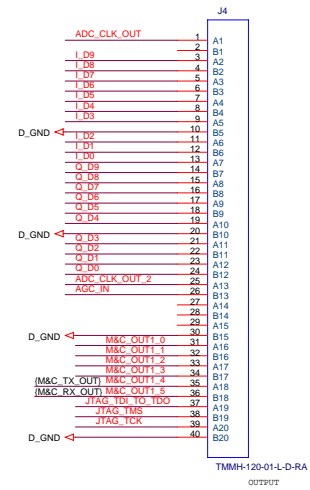

Mobile Satellite Services

Title
ComBlock L Band RX / Connector

Size C Document Number Y02003 Rev 3

Date: Monday, September 17, 2007 Sheet 3 of 8