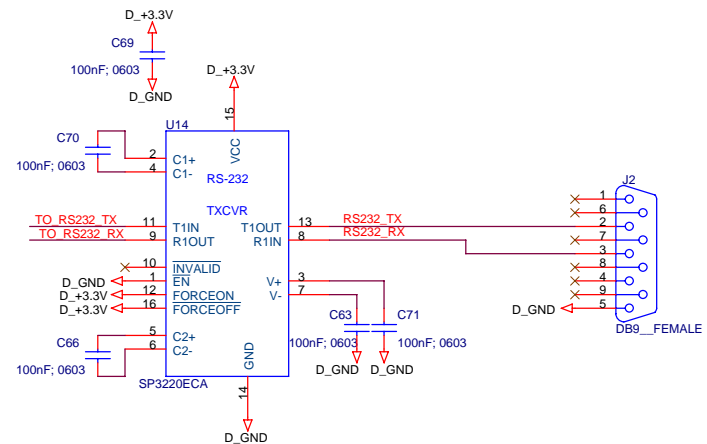

EXTERNAL FREQUENCY REFERENCE

CLOCK DIVIDE BY 2 40MHz IN -- 20MHz OUT

LEVEL FROM MIXER:
RF Typ.: -3dBm

LEVEL TO RF Mod.:
Typ.: -9dBm

Mobile Satellite Services	
Michael J. Yoha 18221A Flower Hill Way Gaithersburg, MD 20879 USA	
Title ComBlock L Band RX/ FREQ SYNTH	
Size B	Document Number Y02003
Date: Monday, September 17, 2007	Sheet 5 of 8
	Rev 3

4 INT_CLK_ON_OFF ← INT_CLK_ON_OFF

2 M&C_OUT1_[0-4] ← M&C_OUT1_5
M&C_OUT1_4
M&C_OUT1_3
M&C_OUT1_2
M&C_OUT1_1
M&C_OUT1_0

2 M&C_OUT2_[0-4] ← M&C_OUT2_5
M&C_OUT2_4
M&C_OUT2_3
M&C_OUT2_2
M&C_OUT2_1
M&C_OUT2_0

2 M&C_IN_[0-5] ← M&C_IN5
M&C_IN4
M&C_IN3
M&C_IN2
M&C_IN1
M&C_IN0

2 PLL_CNTRL_[1-4] ← PLL_CNTRL1 (SCLK)
PLL_CNTRL2 (SDATA)
PLL_CNTRL3 (SENB)
PLL_CNTRL4 (AUXOUT)

IN CIRCUIT PROGRAMMING HEADER

Mobile Satellite Services

Michael J. Yoha
18221A Flower Hill Way
Gaithersburg, MD 20879
USA

Title
ComBlock L Band RX / MICRO

Size B Document Number
Y02003

Rev
3

Date: Monday, September 17, 2007

Sheet 6 of 8

+5 V Supply

Connect analog and digital grounds in one place to insure they are at the same potential