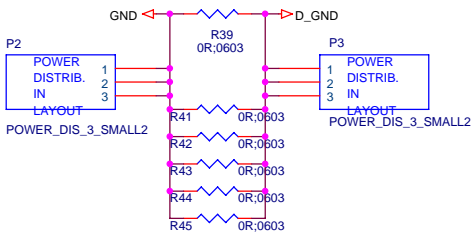

2 M&C_IN_[0-5] ← M&C_IN5
M&C_IN4
M&C_IN3
M&C_IN2
M&C_IN1
M&C_IN0

2 PLL_CNTRL_[1-4] ← PLL_CNTRL1 (SCLK)
PLL_CNTRL2 (SDATA)
PLL_CNTRL3 (SENB)
PLL_CNTRL4 (AUXOUT)

IN CIRCUIT PROGRAMMING HEADER

Mobile Satellite Services

Michael J. Yoha
18221A Flower Hill Way
Gaithersburg, MD 20879
USA

Title
ComBlock L Band RX / MICRO

Size B Document Number
Y02003

Rev 3

Date: Monday, September 17, 2007

Sheet 6 of 8

+5 V Supply

6 INT_CLK_ON_OFF → INT_CLK_ON_OFF

Connect analog and digital grounds in one place to insure they are at the same potential

Mobile Satellite Services		
Michael J. Yoha 18221A Flower Hill Way Gaithersburg, MD 20879 USA		
Title ComBlock L Band RX / POWER		
Size B	Document Number Y02003	Rev 3
Date: Monday, September 17, 2007	Sheet 7	of 8