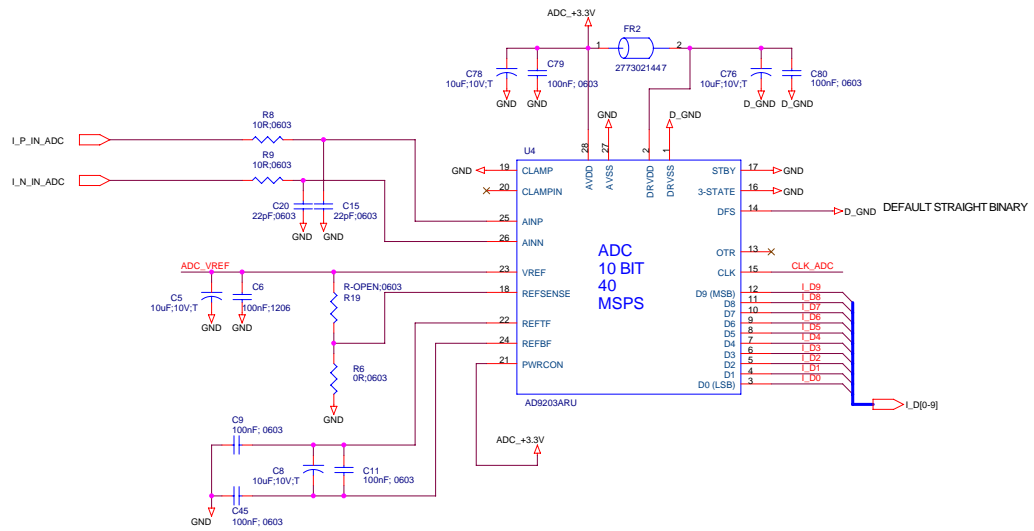

TABLE OF CONTENTS

MAIN..... 1
 ADC..... 2
 CONNECTOR..... 3
 DEMODULATOR..... 4
 FREQ SYNTH..... 5
 MICRO..... 6
 POWER..... 7
 LAYOUT..... 8

Mobile Satellite Services	
Michael J. Yoha 18221A Flower Hill Way Cathersburg, MD 20879 USA	
Title ComBlock L Band RX / ADC	
Size C	Document Number Y02003
Date Monday, September 17, 2007	Sheet 2 of 8
	Rev 3

Elliptic Low Pass Filter
 100 Ohm
 4th Order
 F(cut-off) = 20MHz

EXTERNAL AGC CONTROL

Mobile Satellite Services		
Michael J. Yoha 18221A Flower Hill Way Gaithersburg, MD 20879 USA		
Title ComBlock L Band RX / DEMODULATOR		
Size B	Document Number Y02003	Rev 3
Date: Monday, September 17, 2007	Sheet 4	of 8

EXTERNAL FREQUENCY REFERENCE

CLOCK DIVIDE BY 2 40MHz IN -- 20MHz OUT

LEVEL FROM MIXER:
RF Typ.: -3dBm

LEVEL TO RF Mod.:
Typ.: -9dBm

Mobile Satellite Services	
Michael J. Yoha 18221A Flower Hill Way Gaithersburg, MD 20879 USA	
Title ComBlock L Band RX/ FREQ SYNTH	
Size B	Document Number Y02003
Date: Monday, September 17, 2007	Sheet 5 of 8
	Rev 3

Michael J. Yoha
18221A Flower Hill Way
Gaithersburg, MD 20879
USA

Title
ComBlock L Band RX / MICRO

Size B Document Number
Y02003

Rev
3

Date: Monday, September 17, 2007

Sheet 6 of 8

+5 V Supply

Connect analog and digital grounds in one place to insure they are at the same potential