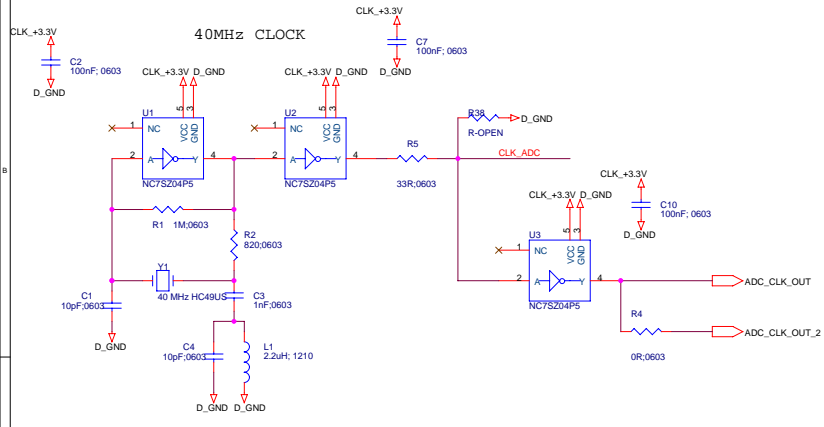

TABLE OF CONTENTS

MAIN..... 1
 ADC..... 2
 CONNECTOR..... 3
 DEMODULATOR..... 4
 FREQ SYNTH..... 5
 MICRO..... 6
 POWER..... 7
 LAYOUT..... 8

Mobile Satellite Services	
Michael J. Yoha 18221A Flower Hill Way Cathersburg, MD 20879 USA	
Title ComBlock L Band RX / ADC	
Size C	Document Number Y02003
Date Monday, September 17, 2007	Rev 3
Sheet 2	of 8

Mobile Satellite Services

Michael J. Yoha
18221A Flower Hill Way
Cathersburg, MD 20879
USA

Title
ComBlock L Band RX / Connector

Size C Document Number Y02003 Rev 3

Date: Monday, September 17, 2007 Sheet 3 of 8

Elliptic Low Pass Filter
 100 Ohm
 4th Order
 F(cut-off) = 20MHz

EXTERNAL AGC CONTROL

Mobile Satellite Services		
Michael J. Yoha 18221A Flower Hill Way Gaithersburg, MD 20879 USA		
Title ComBlock L Band RX / DEMODULATOR		
Size B	Document Number Y02003	Rev 3
Date: Monday, September 17, 2007	Sheet 4	of 8

EXTERNAL FREQUENCY REFERENCE

CLOCK DIVIDE BY 2 40MHz IN -- 20MHz OUT

LEVEL FROM MIXER:
RF Typ.: -3dBm

Mobile Satellite Services		
Michael J. Yoha 18221A Flower Hill Way Gaithersburg, MD 20879 USA		
Title ComBlock L Band RX/ FREQ SYNTH		
Size B	Document Number Y02003	Rev 3
Date: Monday, September 17, 2007	Sheet 5	of 8