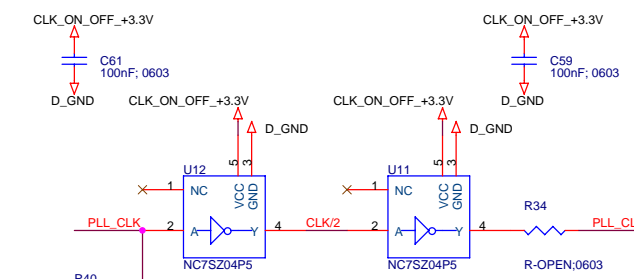

Elliptic Low Pass Filter
 100 Ohm
 4th Order
 F(cut-off) = 20MHz

EXTERNAL AGC CONTROL

Mobile Satellite Services		
Michael J. Yoha 18221A Flower Hill Way Gaithersburg, MD 20879 USA		
Title ComBlock L Band RX / DEMODULATOR		
Size B	Document Number Y02003	Rev 3
Date: Monday, September 17, 2007	Sheet 4	of 8

EXTERNAL FREQUENCY REFERENCE

CLOCK DIVIDE BY 2 40MHz IN -- 20MHz OUT

LEVEL FROM MIXER:
RF Typ.: -3dBm

Mobile Satellite Services		
Michael J. Yoha 18221A Flower Hill Way Gaithersburg, MD 20879 USA		
Title ComBlock L Band RX/ FREQ SYNTH		
Size B	Document Number Y02003	Rev 3
Date: Monday, September 17, 2007	Sheet 5	of 8