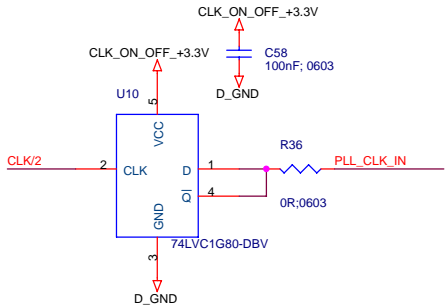

TABLE OF CONTENTS

MAIN..... 1
 ADC..... 2
 CONNECTOR..... 3
 DEMODULATOR..... 4
 FREQ SYNTH..... 5
 MICRO..... 6
 POWER..... 7
 LAYOUT..... 8

Mobile Satellite Services	
Michael J. Yoha 18221A Flower Hill Way Cathersburg, MD 20879 USA	
Title ComBlock L Band RX / ADC	
Size C	Document Number Y02003
Date Monday, September 17, 2007	Sheet 2 of 8
	Rev 3

Elliptic Low Pass Filter
 100 Ohm
 4th Order
 F(cut-off) = 20MHz

EXTERNAL AGC CONTROL

Mobile Satellite Services		
Michael J. Yoha 18221A Flower Hill Way Gaithersburg, MD 20879 USA		
Title ComBlock L Band RX / DEMODULATOR		
Size B	Document Number Y02003	Rev 3
Date: Monday, September 17, 2007	Sheet 4	of 8

EXTERNAL FREQUENCY REFERENCE

CLOCK DIVIDE BY 2 40MHz IN -- 20MHz OUT

LEVEL FROM MIXER:
RF Typ.: -3dBm

LEVEL TO RF Mod.:
Typ.: -9dBm

Mobile Satellite Services	
Michael J. Yoha 18221A Flower Hill Way Gaithersburg, MD 20879 USA	
Title ComBlock L Band RX/ FREQ SYNTH	
Size B	Document Number Y02003
Date: Monday, September 17, 2007	Sheet 5 of 8
	Rev 3

Michael J. Yoha
18221A Flower Hill Way
Gaithersburg, MD 20879
USA

Title
ComBlock L Band RX / MICRO

Size B Document Number
Y02003

Rev
3

Date: Monday, September 17, 2007

Sheet 6 of 8

+5 V Supply

Connect analog and digital grounds in one place to insure they are at the same potential