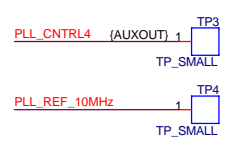

Elliptic Low Pass Filter
 100 Ohm
 4th Order
 F(cut-off) = 20MHz

EXTERNAL AGC CONTROL

Mobile Satellite Services		
Michael J. Yoha 18221A Flower Hill Way Gaithersburg, MD 20879 USA		
Title ComBlock L Band RX / DEMODULATOR		
Size B	Document Number Y02003	Rev 3
Date: Monday, September 17, 2007	Sheet 4	of 8

EXTERNAL FREQUENCY REFERENCE

CLOCK DIVIDE BY 2 40MHz IN -- 20MHz OUT

LEVEL FROM MIXER:
RF Typ.: -3dBm

Mobile Satellite Services		
Michael J. Yoha 18221A Flower Hill Way Gaithersburg, MD 20879 USA		
Title ComBlock L Band RX/ FREQ SYNTH		
Size B	Document Number Y02003	Rev 3
Date: Monday, September 17, 2007	Sheet 5	of 8

4 INT_CLK_ON_OFF ← INT_CLK_ON_OFF

2 M&C_OUT1_[0-4] ← M&C_OUT1_5
M&C_OUT1_4
M&C_OUT1_3
M&C_OUT1_2
M&C_OUT1_1
M&C_OUT1_0

2 M&C_OUT2_[0-4] ← M&C_OUT2_5
M&C_OUT2_4
M&C_OUT2_3
M&C_OUT2_2
M&C_OUT2_1
M&C_OUT2_0