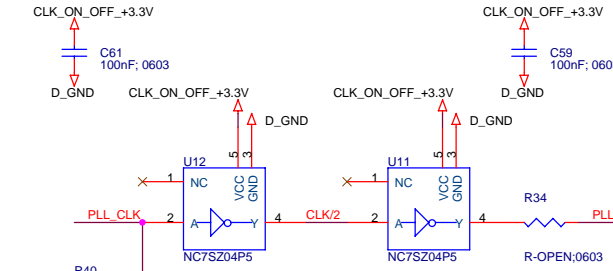

TABLE OF CONTENTS

MAIN..... 1
 ADC..... 2
 CONNECTOR..... 3
 DEMODULATOR..... 4
 FREQ SYNTH..... 5
 MICRO..... 6
 POWER..... 7
 LAYOUT..... 8

Mobile Satellite Services	
Michael J. Yoha 18221A Flower Hill Way Cathersburg, MD 20879 USA	
Title ComBlock L Band RX / ADC	
Size C	Document Number Y02003
Date Monday, September 17, 2007	Sheet 2 of 8
	Rev 3

Elliptic Low Pass Filter
 100 Ohm
 4th Order
 F(cut-off) = 20MHz

EXTERNAL AGC CONTROL

Mobile Satellite Services		
Michael J. Yoha 18221A Flower Hill Way Gaithersburg, MD 20879 USA		
Title ComBlock L Band RX / DEMODULATOR		
Size B	Document Number Y02003	Rev 3
Date: Monday, September 17, 2007	Sheet 4	of 8

EXTERNAL FREQUENCY REFERENCE

CLOCK DIVIDE BY 2 40MHz IN -- 20MHz OUT

LEVEL FROM MIXER:
RF Typ.: -3dBm

LEVEL TO RF Mod.:
Typ.: -9dBm

Mobile Satellite Services	
Michael J. Yoha 18221A Flower Hill Way Gaithersburg, MD 20879 USA	
Title ComBlock L Band RX/ FREQ SYNTH	
Size B	Document Number Y02003
Date: Monday, September 17, 2007	Sheet 5 of 8
	Rev 3

Michael J. Yoha
18221A Flower Hill Way
Gaithersburg, MD 20879
USA

Title
ComBlock L Band RX / MICRO

Size B Document Number
Y02003

Rev
3

Date: Monday, September 17, 2007

Sheet 6 of 8

+5 V Supply

Connect analog and digital grounds in one place to insure they are at the same potential