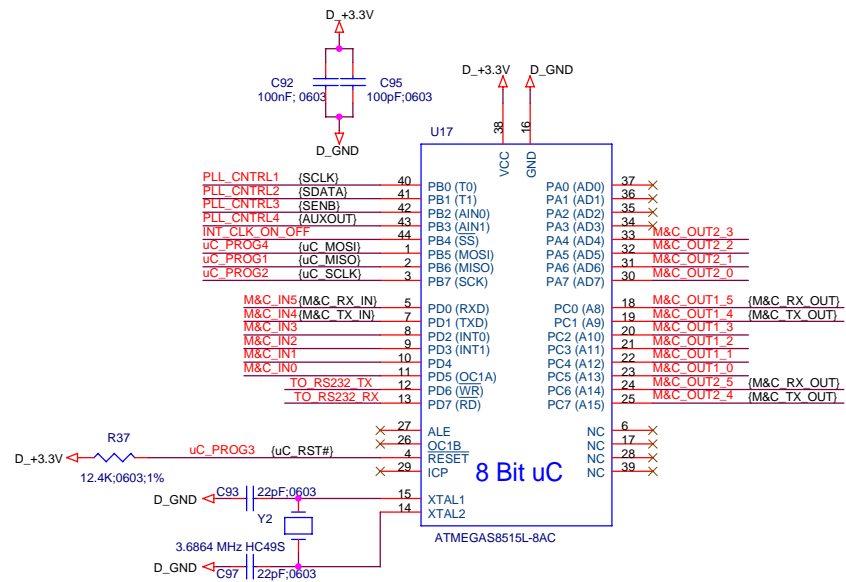

EXTERNAL FREQUENCY REFERENCE

CLOCK DIVIDE BY 2 40MHz IN -- 20MHz OUT

LEVEL FROM MIXER:
RF Typ.: -3dBm

LEVEL TO RF Mod.:
Typ.: -9dBm

Mobile Satellite Services	
Michael J. Yoha 18221A Flower Hill Way Gaithersburg, MD 20879 USA	
Title ComBlock L Band RX/ FREQ SYNTH	
Size B	Document Number Y02003
Date: Monday, September 17, 2007	Sheet 5 of 8
	Rev 3

4 INT_CLK_ON_OFF ← INT_CLK_ON_OFF

2 M&C_OUT1_[0-4] ← M&C_OUT1_5
M&C_OUT1_4
M&C_OUT1_3
M&C_OUT1_2
M&C_OUT1_1
M&C_OUT1_0

2 M&C_OUT2_[0-4] ← M&C_OUT2_5
M&C_OUT2_4
M&C_OUT2_3
M&C_OUT2_2
M&C_OUT2_1
M&C_OUT2_0

2 M&C_IN_[0-5] ← M&C_IN5
M&C_IN4
M&C_IN3
M&C_IN2
M&C_IN1
M&C_IN0

2 PLL_CNTRL_[1-4] ← PLL_CNTRL1 (SCLK)
PLL_CNTRL2 (SDATA)
PLL_CNTRL3 (SENB)
PLL_CNTRL4 (AUXOUT)

IN CIRCUIT PROGRAMMING HEADER

Mobile Satellite Services

Michael J. Yoha
18221A Flower Hill Way
Gaithersburg, MD 20879
USA

Title
ComBlock L Band RX / MICRO

Size B Document Number
Y02003

Rev
3

Date: Monday, September 17, 2007

Sheet 6 of 8

+5 V Supply

Connect analog and digital grounds in one place to insure they are at the same potential