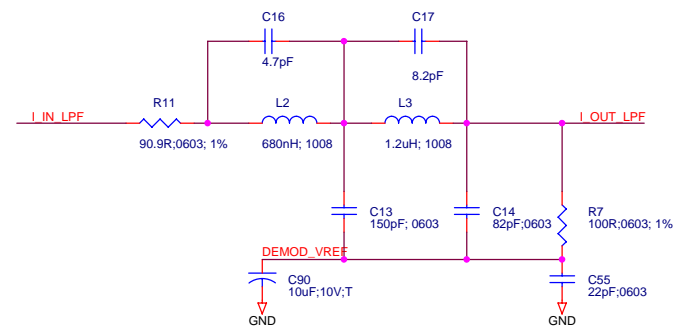

TABLE OF CONTENTS

MAIN..... 1
 ADC..... 2
 CONNECTOR..... 3
 DEMODULATOR..... 4
 FREQ SYNTH..... 5
 MICRO..... 6
 POWER..... 7
 LAYOUT..... 8

Mobile Satellite Services	
Michael J. Yoha 18221A Flower Hill Way Cathersburg, MD 20879 USA	
Title ComBlock L Band RX / ADC	
Size C	Document Number Y02003
Date Monday, September 17, 2007	Sheet 2 of 8
	Rev 3

Elliptic Low Pass Filter
 100 Ohm
 4th Order
 F(cut-off) = 20MHz

EXTERNAL AGC CONTROL

Mobile Satellite Services		
Michael J. Yoha 18221A Flower Hill Way Gaithersburg, MD 20879 USA		
Title ComBlock L Band RX / DEMODULATOR		
Size B	Document Number Y02003	Rev 3
Date: Monday, September 17, 2007	Sheet 4	of 8

EXTERNAL FREQUENCY REFERENCE

CLOCK DIVIDE BY 2 40MHz IN -- 20MHz OUT

LEVEL FROM MIXER:
RF Typ.: -3dBm

LEVEL TO RF Mod.:
Typ.: -9dBm

Mobile Satellite Services	
Michael J. Yoha 18221A Flower Hill Way Gaithersburg, MD 20879 USA	
Title ComBlock L Band RX/ FREQ SYNTH	
Size B	Document Number Y02003
Date: Monday, September 17, 2007	Sheet 5 of 8
	Rev 3

Michael J. Yoha
18221A Flower Hill Way
Gaithersburg, MD 20879
USA

Title
ComBlock L Band RX / MICRO

Size B Document Number
Y02003

Rev
3

Date: Monday, September 17, 2007

Sheet 6 of 8

+5 V Supply

Connect analog and digital grounds in one place to insure they are at the same potential