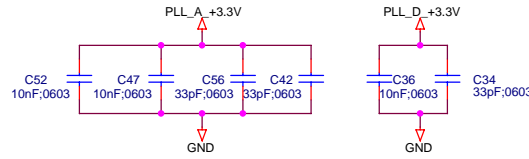

Elliptic Low Pass Filter
 100 Ohm
 4th Order
 F(cut-off) = 20MHz

EXTERNAL AGC CONTROL

Mobile Satellite Services		
Michael J. Yoha 18221A Flower Hill Way Gaithersburg, MD 20879 USA		
Title ComBlock L Band RX / DEMODULATOR		
Size B	Document Number Y02003	Rev 3
Date: Monday, September 17, 2007	Sheet 4	of 8

EXTERNAL FREQUENCY REFERENCE

CLOCK DIVIDE BY 2 40MHz IN -- 20MHz OUT

LEVEL FROM MIXER:
RF Typ.: -3dBm

LEVEL TO RF Mod.:
Typ.: -9dBm

Mobile Satellite Services	
Michael J. Yoha 18221A Flower Hill Way Gaithersburg, MD 20879 USA	
Title ComBlock L Band RX/ FREQ SYNTH	
Size B	Document Number Y02003
Date: Monday, September 17, 2007	Sheet 5 of 8
	Rev 3

Michael J. Yoha
18221A Flower Hill Way
Gaithersburg, MD 20879
USA

Title
ComBlock L Band RX / MICRO

Size B Document Number
Y02003

Rev
3

Date: Monday, September 17, 2007

Sheet 6 of 8

+5 V Supply

Connect analog and digital grounds in one place to insure they are at the same potential