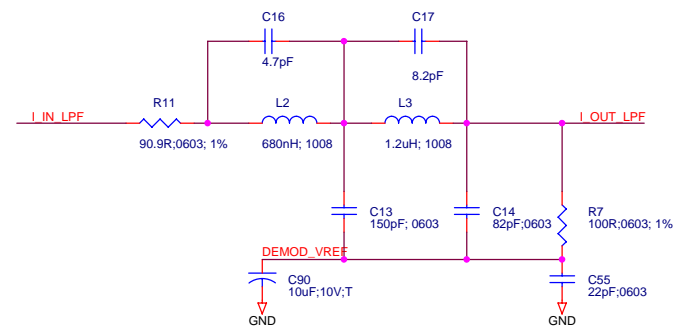

Mobile Satellite Services

Michael J. Yoha
18221A Flower Hill Way
Cathersburg, MD 20879
USA

Title
ComBlock L Band RX / Connector

Size C Document Number Y02003 Rev 3

Date: Monday, September 17, 2007 Sheet 3 of 8

Elliptic Low Pass Filter
 100 Ohm
 4th Order
 F(cut-off) = 20MHz

EXTERNAL AGC CONTROL

Mobile Satellite Services		
Michael J. Yoha 18221A Flower Hill Way Gaithersburg, MD 20879 USA		
Title ComBlock L Band RX / DEMODULATOR		
Size B	Document Number Y02003	Rev 3
Date: Monday, September 17, 2007	Sheet 4	of 8

EXTERNAL FREQUENCY REFERENCE

CLOCK DIVIDE BY 2 40MHz IN -- 20MHz OUT

LEVEL FROM MIXER:
RF Typ.: -3dBm

Mobile Satellite Services		
Michael J. Yoha 18221A Flower Hill Way Gaithersburg, MD 20879 USA		
Title ComBlock L Band RX/ FREQ SYNTH		
Size B	Document Number Y02003	Rev 3
Date: Monday, September 17, 2007	Sheet 5	of 8