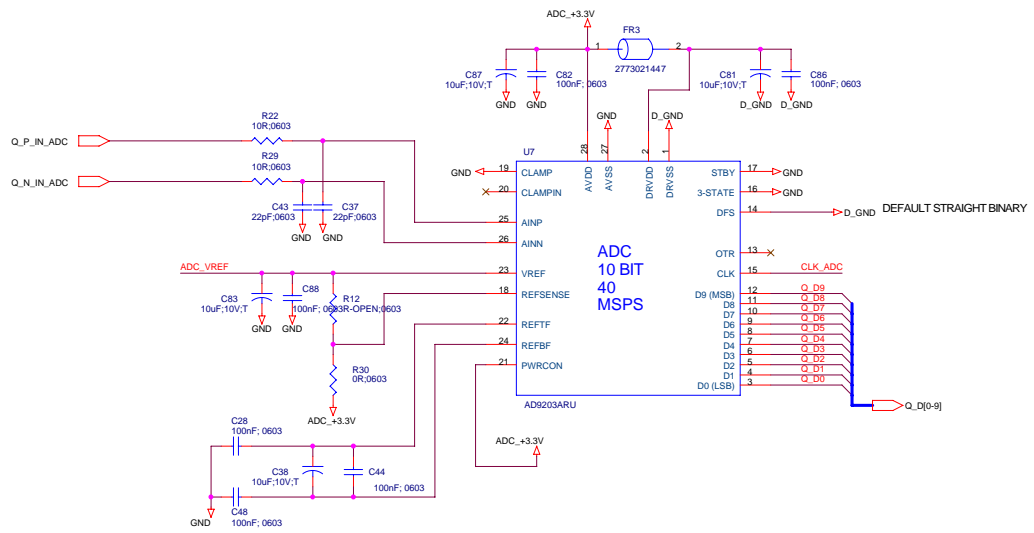

TABLE OF CONTENTS

MAIN..... 1
 ADC..... 2
 CONNECTOR..... 3
 DEMODULATOR..... 4
 FREQ SYNTH..... 5
 MICRO..... 6
 POWER..... 7
 LAYOUT..... 8

Mobile Satellite Services	
Michael J. Yoha 18221A Flower Hill Way Cathersburg, MD 20879 USA	
Title ComBlock L Band RX / ADC	
Size C	Document Number Y02003
Date Monday, September 17, 2007	Sheet 2 of 8
	Rev 3

Elliptic Low Pass Filter
 100 Ohm
 4th Order
 F(cut-off) = 20MHz

EXTERNAL AGC CONTROL

Mobile Satellite Services		
Michael J. Yoha 18221A Flower Hill Way Gaithersburg, MD 20879 USA		
Title ComBlock L Band RX / DEMODULATOR		
Size B	Document Number Y02003	Rev 3
Date: Monday, September 17, 2007	Sheet 4	of 8

EXTERNAL FREQUENCY REFERENCE

CLOCK DIVIDE BY 2 40MHz IN -- 20MHz OUT

LEVEL FROM MIXER:
RF Typ.: -3dBm

LEVEL TO RF Mod.:
Typ.: -9dBm

Mobile Satellite Services	
Michael J. Yoha 18221A Flower Hill Way Gaithersburg, MD 20879 USA	
Title ComBlock L Band RX/ FREQ SYNTH	
Size B	Document Number Y02003
Date: Monday, September 17, 2007	Sheet 5 of 8
	Rev 3

Michael J. Yoha
18221A Flower Hill Way
Gaithersburg, MD 20879
USA

Title
ComBlock L Band RX / MICRO

Size B Document Number
Y02003

Rev
3

Date: Monday, September 17, 2007

Sheet 6 of 8

+5 V Supply

Connect analog and digital grounds in one place to insure they are at the same potential