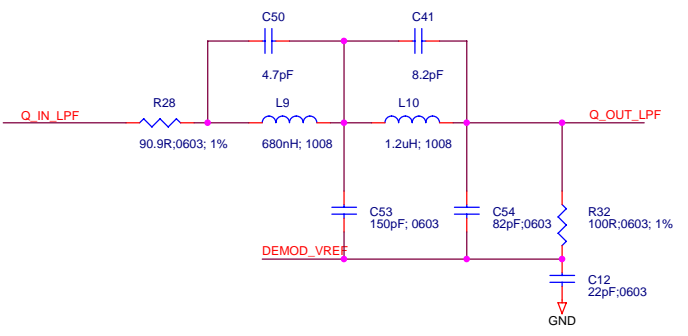

TABLE OF CONTENTS

MAIN..... 1
 ADC..... 2
 CONNECTOR..... 3
 DEMODULATOR..... 4
 FREQ SYNTH..... 5
 MICRO..... 6
 POWER..... 7
 LAYOUT..... 8

Mobile Satellite Services	
Michael J. Yoha 18221A Flower Hill Way Cathersburg, MD 20879 USA	
Title ComBlock L Band RX / ADC	
Size C	Document Number Y02003
Date Monday, September 17, 2007	Rev 3
Sheet 2	of 8

Mobile Satellite Services

Michael J. Yoha
18221A Flower Hill Way
Cathersburg, MD 20879
USA

Title
ComBlock L Band RX / Connector

Size C Document Number Y02003 Rev 3

Date: Monday, September 17, 2007 Sheet 3 of 8

Elliptic Low Pass Filter
 100 Ohm
 4th Order
 F(cut-off) = 20MHz

EXTERNAL AGC CONTROL

Mobile Satellite Services		
Michael J. Yoha 18221A Flower Hill Way Gaithersburg, MD 20879 USA		
Title ComBlock L Band RX / DEMODULATOR		
Size B	Document Number Y02003	Rev 3
Date: Monday, September 17, 2007	Sheet 4	of 8

EXTERNAL FREQUENCY REFERENCE

CLOCK DIVIDE BY 2 40MHz IN -- 20MHz OUT

LEVEL FROM MIXER:
RF Typ.: -3dBm

Mobile Satellite Services		
Michael J. Yoha 18221A Flower Hill Way Gaithersburg, MD 20879 USA		
Title ComBlock L Band RX/ FREQ SYNTH		
Size B	Document Number Y02003	Rev 3
Date: Monday, September 17, 2007	Sheet 5	of 8