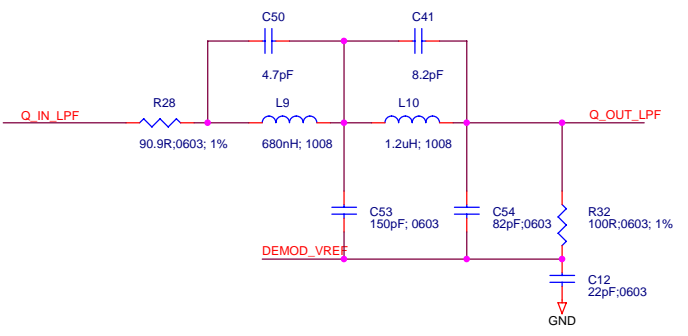

TABLE OF CONTENTS

MAIN..... 1
 ADC..... 2
 CONNECTOR..... 3
 DEMODULATOR..... 4
 FREQ SYNTH..... 5
 MICRO..... 6
 POWER..... 7
 LAYOUT..... 8

Mobile Satellite Services	
Michael J. Yoha 18221A Flower Hill Way Cathersburg, MD 20879 USA	
Title ComBlock L Band RX / ADC	
Size C	Document Number Y02003
Date Monday, September 17, 2007	Sheet 2 of 8
	Rev 3

Elliptic Low Pass Filter
 100 Ohm
 4th Order
 F(cut-off) = 20MHz

EXTERNAL AGC CONTROL

Mobile Satellite Services		
Michael J. Yoha 18221A Flower Hill Way Gaithersburg, MD 20879 USA		
Title ComBlock L Band RX / DEMODULATOR		
Size B	Document Number Y02003	Rev 3
Date: Monday, September 17, 2007	Sheet 4	of 8

EXTERNAL FREQUENCY REFERENCE

CLOCK DIVIDE BY 2 40MHz IN -- 20MHz OUT

LEVEL FROM MIXER:
RF Typ.: -3dBm

LEVEL TO RF Mod.:
Typ.: -9dBm

Mobile Satellite Services	
Michael J. Yoha 18221A Flower Hill Way Gaithersburg, MD 20879 USA	
Title ComBlock L Band RX/ FREQ SYNTH	
Size B	Document Number Y02003
Date: Monday, September 17, 2007	Sheet 5 of 8
	Rev 3

Michael J. Yoha
18221A Flower Hill Way
Gaithersburg, MD 20879
USA

Title
ComBlock L Band RX / MICRO

Size B Document Number
Y02003

Rev
3

Date: Monday, September 17, 2007

Sheet 6 of 8

+5 V Supply

Connect analog and digital grounds in one place to insure they are at the same potential