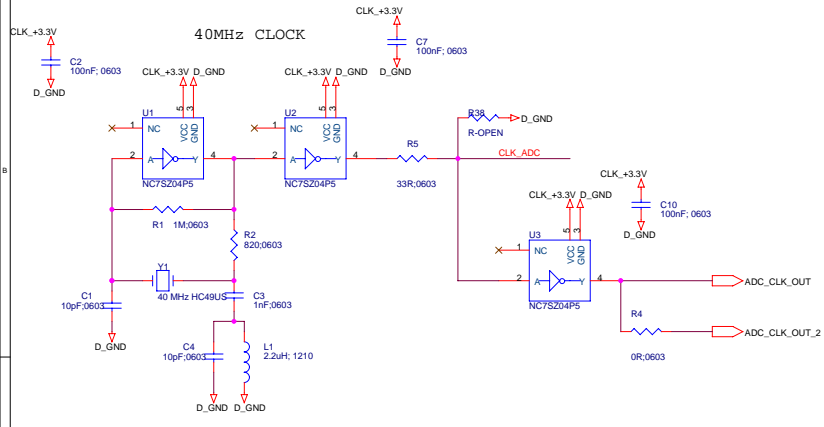

TABLE OF CONTENTS

MAIN..... 1
 ADC..... 2
 CONNECTOR..... 3
 DEMODULATOR..... 4
 FREQ SYNTH..... 5
 MICRO..... 6
 POWER..... 7
 LAYOUT..... 8

Mobile Satellite Services	
Michael J. Yoha 18221A Flower Hill Way Cathersburg, MD 20879 USA	
Title ComBlock L Band RX / ADC	
Size C	Document Number Y02003
Date Monday, September 17, 2007	Sheet 2 of 8
	Rev 3

Elliptic Low Pass Filter
 100 Ohm
 4th Order
 F(cut-off) = 20MHz

EXTERNAL AGC CONTROL

Mobile Satellite Services		
Michael J. Yoha 18221A Flower Hill Way Gaithersburg, MD 20879 USA		
Title ComBlock L Band RX / DEMODULATOR		
Size B	Document Number Y02003	Rev 3
Date: Monday, September 17, 2007	Sheet 4	of 8

EXTERNAL FREQUENCY REFERENCE

CLOCK DIVIDE BY 2 40MHz IN -- 20MHz OUT

LEVEL FROM MIXER:
RF Typ.: -3dBm

LEVEL TO RF Mod.:
Typ.: -9dBm

Mobile Satellite Services	
Michael J. Yoha 18221A Flower Hill Way Gaithersburg, MD 20879 USA	
Title ComBlock L Band RX/ FREQ SYNTH	
Size B	Document Number Y02003
Date: Monday, September 17, 2007	Sheet 5 of 8
	Rev 3

Michael J. Yoha
18221A Flower Hill Way
Gaithersburg, MD 20879
USA

Title
ComBlock L Band RX / MICRO

Size B Document Number
Y02003

Rev
3

Date: Monday, September 17, 2007

Sheet 6 of 8

+5 V Supply

Connect analog and digital grounds in one place to insure they are at the same potential