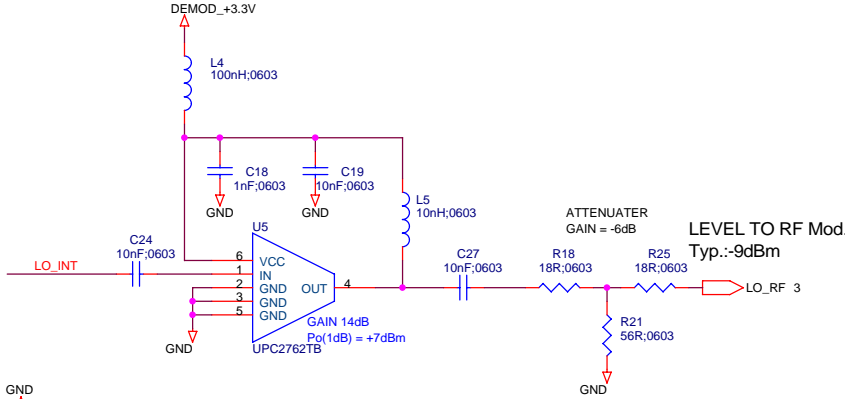

TABLE OF CONTENTS

MAIN..... 1
 ADC..... 2
 CONNECTOR..... 3
 DEMODULATOR..... 4
 FREQ SYNTH..... 5
 MICRO..... 6
 POWER..... 7
 LAYOUT..... 8

Mobile Satellite Services	
Michael J. Yoha 18221A Flower Hill Way Cathersburg, MD 20879 USA	
Title ComBlock L Band RX / ADC	
Size C	Document Number Y02003
Date Monday, September 17, 2007	Sheet 2 of 8
	Rev 3

Elliptic Low Pass Filter
 100 Ohm
 4th Order
 F(cut-off) = 20MHz

EXTERNAL AGC CONTROL

Mobile Satellite Services		
Michael J. Yoha 18221A Flower Hill Way Gaithersburg, MD 20879 USA		
Title ComBlock L Band RX / DEMODULATOR		
Size B	Document Number Y02003	Rev 3
Date: Monday, September 17, 2007	Sheet 4	of 8

EXTERNAL FREQUENCY REFERENCE

CLOCK DIVIDE BY 2 40MHz IN -- 20MHz OUT

LEVEL FROM MIXER:
RF Typ.: -3dBm

LEVEL TO RF Mod.:
Typ.: -9dBm

Mobile Satellite Services	
Michael J. Yoha 18221A Flower Hill Way Gaithersburg, MD 20879 USA	
Title ComBlock L Band RX/ FREQ SYNTH	
Size B	Document Number Y02003
Date: Monday, September 17, 2007	Sheet 5 of 8
	Rev 3

Michael J. Yoha
18221A Flower Hill Way
Gaithersburg, MD 20879
USA

Title
ComBlock L Band RX / MICRO

Size B Document Number
Y02003

Rev
3

Date: Monday, September 17, 2007

Sheet 6 of 8

+5 V Supply

Connect analog and digital grounds in one place to insure they are at the same potential