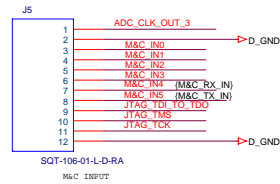

Mobile Satellite Services

Title
ComBlock L Band RX / Connector

Size C Document Number Y02003 Rev 3

Date: Monday, September 17, 2007 Sheet 3 of 8