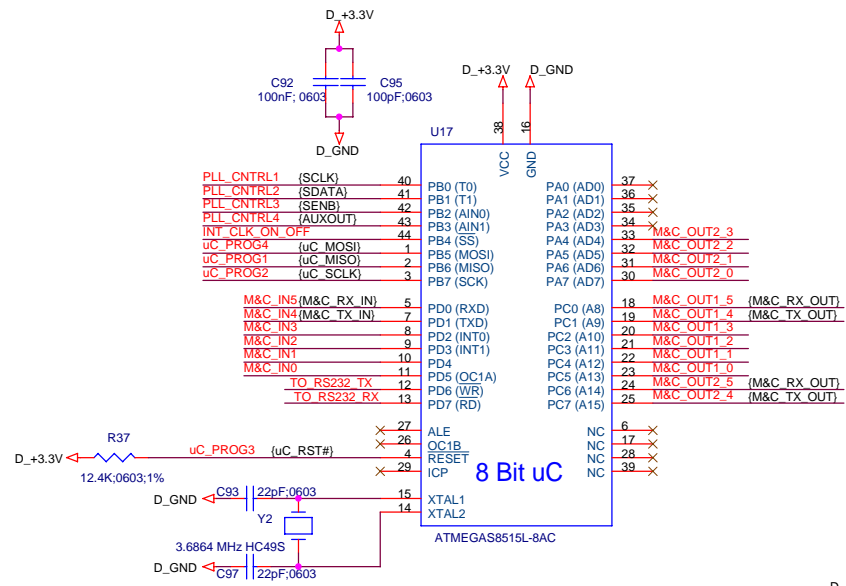

Elliptic Low Pass Filter
 100 Ohm
 4th Order
 F(cut-off) = 20MHz

EXTERNAL AGC CONTROL

Mobile Satellite Services		
Michael J. Yoha 18221A Flower Hill Way Gaithersburg, MD 20879 USA		
Title ComBlock L Band RX / DEMODULATOR		
Size B	Document Number Y02003	Rev 3
Date: Monday, September 17, 2007	Sheet 4	of 8

EXTERNAL FREQUENCY REFERENCE

CLOCK DIVIDE BY 2 40MHz IN -- 20MHz OUT

LEVEL FROM MIXER:
RF Typ.: -3dBm

Mobile Satellite Services		
Michael J. Yoha 18221A Flower Hill Way Gaithersburg, MD 20879 USA		
Title ComBlock L Band RX/ FREQ SYNTH		
Size B	Document Number Y02003	Rev 3
Date: Monday, September 17, 2007	Sheet 5	of 8

4 INT_CLK_ON_OFF ← INT_CLK_ON_OFF

2 M&C_OUT1_[0-4] ← M&C_OUT1_5
M&C_OUT1_4
M&C_OUT1_3
M&C_OUT1_2
M&C_OUT1_1
M&C_OUT1_0

2 M&C_OUT2_[0-4] ← M&C_OUT2_5
M&C_OUT2_4
M&C_OUT2_3
M&C_OUT2_2
M&C_OUT2_1
M&C_OUT2_0

2 M&C_IN_[0-5] ← M&C_IN5
M&C_IN4
M&C_IN3
M&C_IN2
M&C_IN1
M&C_IN0

2 PLL_CNTRL_[1-4] ← PLL_CNTRL1 (SCLK)
PLL_CNTRL2 (SDATA)
PLL_CNTRL3 (SENB)
PLL_CNTRL4 (AUXOUT)

IN CIRCUIT PROGRAMMING HEADER

Mobile Satellite Services