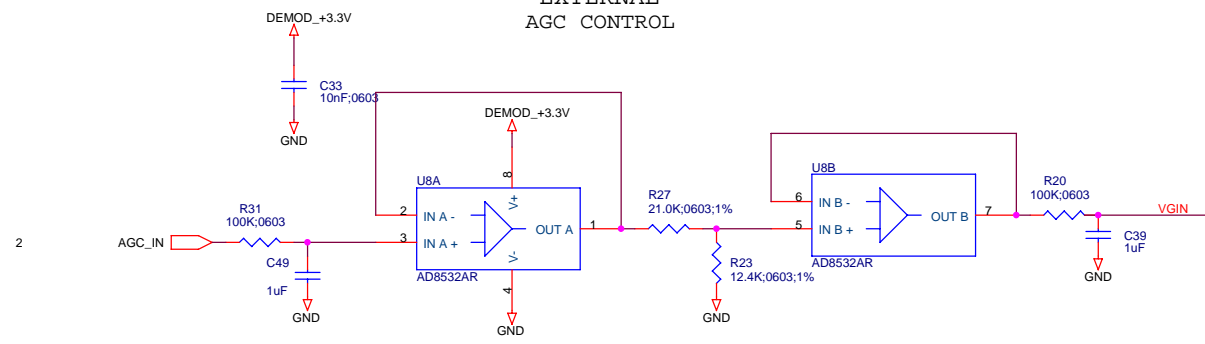

TABLE OF CONTENTS

MAIN..... 1
 ADC..... 2
 CONNECTOR..... 3
 DEMODULATOR..... 4
 FREQ SYNTH..... 5
 MICRO..... 6
 POWER..... 7
 LAYOUT..... 8

Mobile Satellite Services	
Michael J. Yoha 18221A Flower Hill Way Cathersburg, MD 20879 USA	
Title ComBlock L Band RX / ADC	
Size C	Document Number Y02003
Date Monday, September 17, 2007	Sheet 2 of 8
	Rev 3

Elliptic Low Pass Filter
 100 Ohm
 4th Order
 F(cut-off) = 20MHz

EXTERNAL AGC CONTROL

Mobile Satellite Services		
Michael J. Yoha 18221A Flower Hill Way Gaithersburg, MD 20879 USA		
Title ComBlock L Band RX / DEMODULATOR		
Size B	Document Number Y02003	Rev 3
Date: Monday, September 17, 2007	Sheet 4	of 8

EXTERNAL FREQUENCY REFERENCE

CLOCK DIVIDE BY 2 40MHz IN -- 20MHz OUT

LEVEL FROM MIXER:
RF Typ.: -3dBm

LEVEL TO RF Mod.:
Typ.: -9dBm

Mobile Satellite Services	
Michael J. Yoha 18221A Flower Hill Way Gaithersburg, MD 20879 USA	
Title ComBlock L Band RX/ FREQ SYNTH	
Size B	Document Number Y02003
Date: Monday, September 17, 2007	Sheet 5 of 8
	Rev 3

Michael J. Yoha
18221A Flower Hill Way
Gaithersburg, MD 20879
USA

Title
ComBlock L Band RX / MICRO

Size B Document Number
Y02003

Rev
3

Date: Monday, September 17, 2007

Sheet 6 of 8

+5 V Supply

Connect analog and digital grounds in one place to insure they are at the same potential