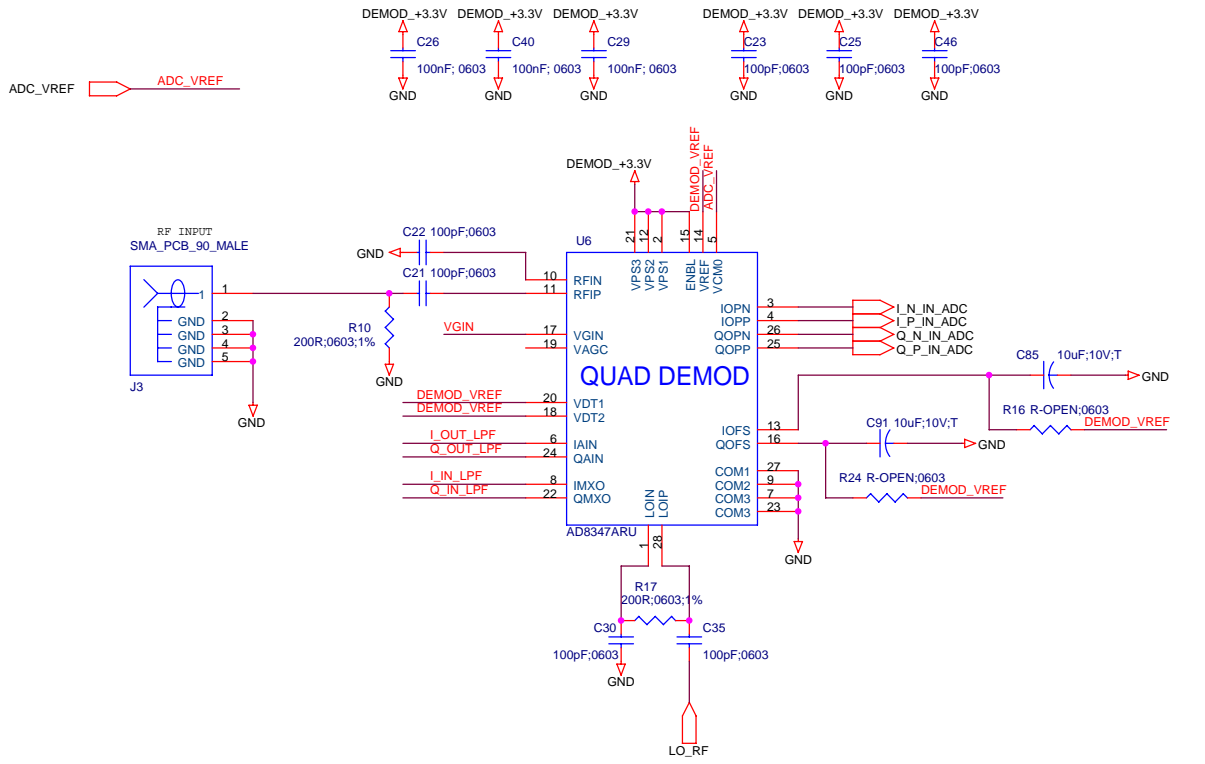

TABLE OF CONTENTS

MAIN..... 1
 ADC..... 2
 CONNECTOR..... 3
 DEMODULATOR..... 4
 FREQ SYNTH..... 5
 MICRO..... 6
 POWER..... 7
 LAYOUT..... 8

Mobile Satellite Services	
Michael J. Yoha 18221A Flower Hill Way Cathersburg, MD 20879 USA	
Title ComBlock L Band RX / ADC	
Size C	Document Number Y02003
Date Monday, September 17, 2007	Sheet 2 of 8
	Rev 3

Elliptic Low Pass Filter
 100 Ohm
 4th Order
 F(cut-off) = 20MHz

EXTERNAL AGC CONTROL

Mobile Satellite Services		
Michael J. Yoha 18221A Flower Hill Way Gaithersburg, MD 20879 USA		
Title ComBlock L Band RX / DEMODULATOR		
Size B	Document Number Y02003	Rev 3
Date: Monday, September 17, 2007	Sheet 4	of 8

EXTERNAL FREQUENCY REFERENCE

CLOCK DIVIDE BY 2 40MHz IN -- 20MHz OUT

LEVEL FROM MIXER:
RF Typ.: -3dBm

LEVEL TO RF Mod.:
Typ.: -9dBm

Mobile Satellite Services	
Michael J. Yoha 18221A Flower Hill Way Gaithersburg, MD 20879 USA	
Title ComBlock L Band RX/ FREQ SYNTH	
Size B	Document Number Y02003
Date: Monday, September 17, 2007	Sheet 5 of 8
	Rev 3

Michael J. Yoha
18221A Flower Hill Way
Gaithersburg, MD 20879
USA

Title
ComBlock L Band RX / MICRO

Size B Document Number
Y02003

Rev
3

Date: Monday, September 17, 2007

Sheet 6 of 8

+5 V Supply

Connect analog and digital grounds in one place to insure they are at the same potential