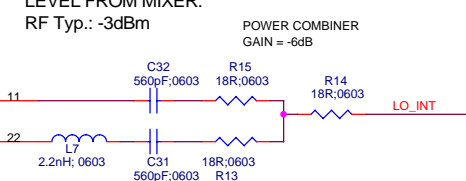

Elliptic Low Pass Filter
 100 Ohm
 4th Order
 F(cut-off) = 20MHz

EXTERNAL AGC CONTROL

Mobile Satellite Services		
Michael J. Yoha 18221A Flower Hill Way Gaithersburg, MD 20879 USA		
Title ComBlock L Band RX / DEMODULATOR		
Size B	Document Number Y02003	Rev 3
Date: Monday, September 17, 2007	Sheet 4	of 8

EXTERNAL FREQUENCY REFERENCE

CLOCK DIVIDE BY 2 40MHz IN -- 20MHz OUT

LEVEL FROM MIXER:
RF Typ.: -3dBm

Mobile Satellite Services		
Michael J. Yoha 18221A Flower Hill Way Gaithersburg, MD 20879 USA		
Title ComBlock L Band RX/ FREQ SYNTH		
Size B	Document Number Y02003	Rev 3
Date: Monday, September 17, 2007	Sheet 5	of 8

4 INT_CLK_ON_OFF ← INT_CLK_ON_OFF

2 M&C_OUT1_[0-4] ← M&C_OUT1_5
M&C_OUT1_4
M&C_OUT1_3
M&C_OUT1_2
M&C_OUT1_1
M&C_OUT1_0

2 M&C_OUT2_[0-4] ← M&C_OUT2_5
M&C_OUT2_4
M&C_OUT2_3
M&C_OUT2_2
M&C_OUT2_1
M&C_OUT2_0