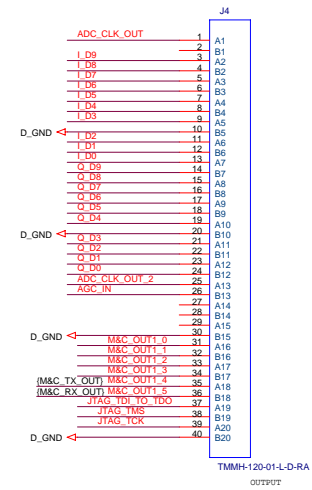

TABLE OF CONTENTS

MAIN..... 1
 ADC..... 2
 CONNECTOR..... 3
 DEMODULATOR..... 4
 FREQ SYNTH..... 5
 MICRO..... 6
 POWER..... 7
 LAYOUT..... 8

Mobile Satellite Services	
Michael J. Yoha 18221A Flower Hill Way Cathersburg, MD 20879 USA	
Title ComBlock L Band RX / ADC	
Size C	Document Number Y02003
Date Monday, September 17, 2007	Sheet 2 of 8
	Rev 3

Elliptic Low Pass Filter
 100 Ohm
 4th Order
 F(cut-off) = 20MHz

EXTERNAL AGC CONTROL

Mobile Satellite Services		
Michael J. Yoha 18221A Flower Hill Way Gaithersburg, MD 20879 USA		
Title ComBlock L Band RX / DEMODULATOR		
Size B	Document Number Y02003	Rev 3
Date: Monday, September 17, 2007	Sheet 4	of 8

EXTERNAL FREQUENCY REFERENCE

CLOCK DIVIDE BY 2 40MHz IN -- 20MHz OUT

LEVEL FROM MIXER:
RF Typ.: -3dBm

LEVEL TO RF Mod.:
Typ.: -9dBm

Mobile Satellite Services	
Michael J. Yoha 18221A Flower Hill Way Gaithersburg, MD 20879 USA	
Title ComBlock L Band RX/ FREQ SYNTH	
Size B	Document Number Y02003
Date: Monday, September 17, 2007	Sheet 5 of 8
	Rev 3

2 M&C_IN_[0-5] ← M&C_IN5
M&C_IN4
M&C_IN3
M&C_IN2
M&C_IN1
M&C_IN0

2 PLL_CNTRL_[1-4] ← PLL_CNTRL1 (SCLK)
PLL_CNTRL2 (SDATA)
PLL_CNTRL3 (SENB)
PLL_CNTRL4 (AUXOUT)

IN CIRCUIT PROGRAMMING HEADER

Mobile Satellite Services