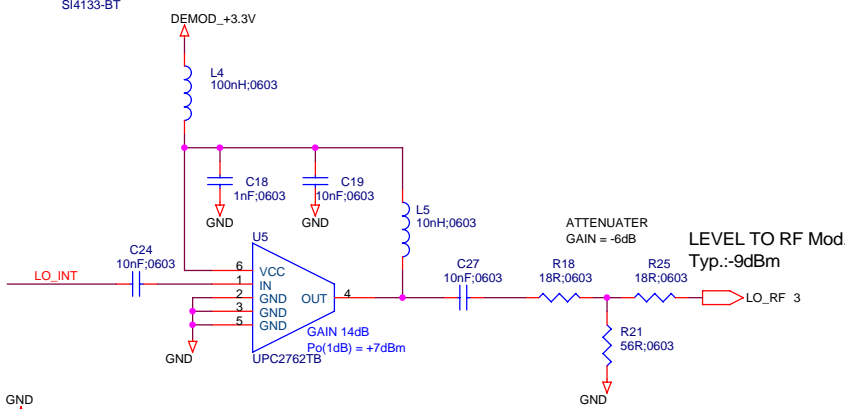

Elliptic Low Pass Filter
 100 Ohm
 4th Order
 F(cut-off) = 20MHz

EXTERNAL AGC CONTROL

Mobile Satellite Services		
Michael J. Yoha 18221A Flower Hill Way Gaithersburg, MD 20879 USA		
Title ComBlock L Band RX / DEMODULATOR		
Size B	Document Number Y02003	Rev 3
Date: Monday, September 17, 2007	Sheet 4	of 8

EXTERNAL FREQUENCY REFERENCE

CLOCK DIVIDE BY 2 40MHz IN -- 20MHz OUT

LEVEL FROM MIXER:
RF Typ.: -3dBm

Mobile Satellite Services		
Michael J. Yoha 18221A Flower Hill Way Gaithersburg, MD 20879 USA		
Title ComBlock L Band RX/ FREQ SYNTH		
Size B	Document Number Y02003	Rev 3
Date: Monday, September 17, 2007	Sheet 5	of 8

4 INT_CLK_ON_OFF ← INT_CLK_ON_OFF

2 M&C_OUT1_[0-4] ← M&C_OUT1_5
M&C_OUT1_4
M&C_OUT1_3
M&C_OUT1_2
M&C_OUT1_1
M&C_OUT1_0

2 M&C_OUT2_[0-4] ← M&C_OUT2_5
M&C_OUT2_4
M&C_OUT2_3
M&C_OUT2_2
M&C_OUT2_1
M&C_OUT2_0