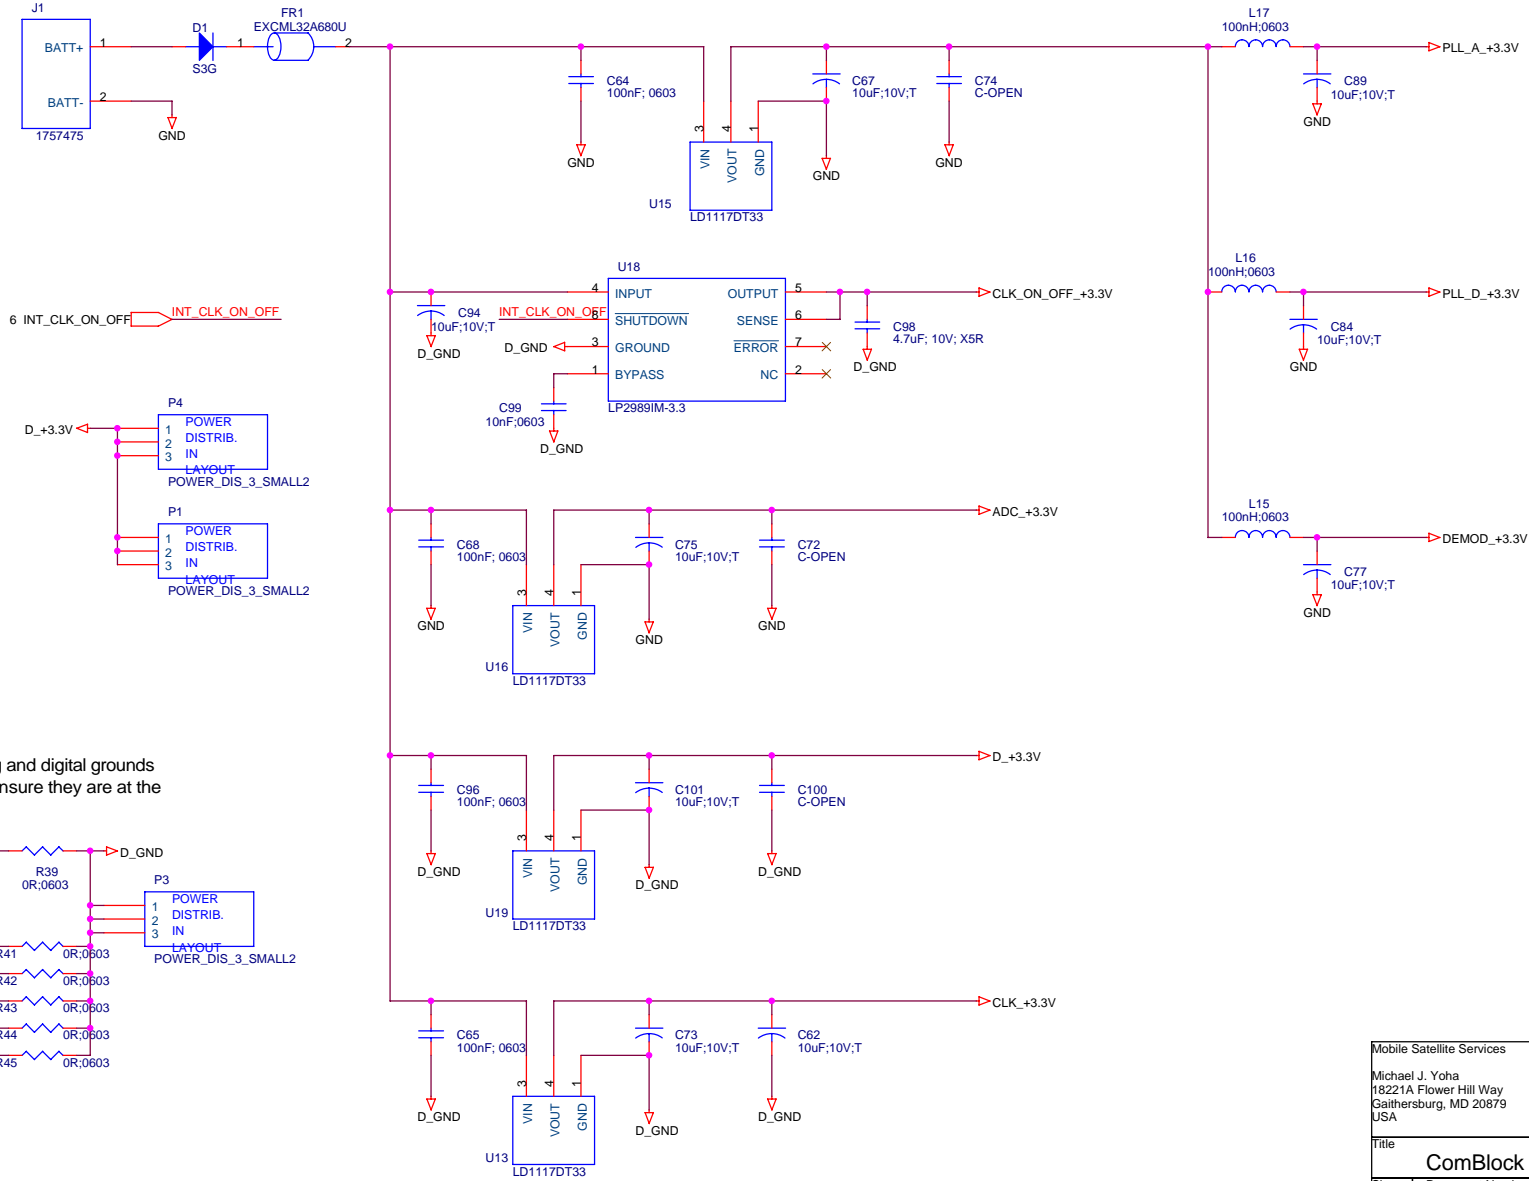

4 INT_CLK_ON_OFF ← INT_CLK_ON_OFF

2 M&C_OUT1_[0-4] ← M&C_OUT1_5
M&C_OUT1_4
M&C_OUT1_3
M&C_OUT1_2
M&C_OUT1_1
M&C_OUT1_0

2 M&C_OUT2_[0-4] ← M&C_OUT2_5
M&C_OUT2_4
M&C_OUT2_3
M&C_OUT2_2
M&C_OUT2_1
M&C_OUT2_0

2 M&C_IN_[0-5] ← M&C_IN5
M&C_IN4
M&C_IN3
M&C_IN2
M&C_IN1
M&C_IN0

2 PLL_CNTRL_[1-4] ← PLL_CNTRL1 (SCLK)
PLL_CNTRL2 (SDATA)
PLL_CNTRL3 (SENB)
PLL_CNTRL4 (AUXOUT)

IN CIRCUIT PROGRAMMING HEADER

Mobile Satellite Services

Michael J. Yoha
18221A Flower Hill Way
Gaithersburg, MD 20879
USA

Title
ComBlock L Band RX / MICRO

Size B Document Number
Y02003

Rev
3

Date: Monday, September 17, 2007

Sheet 6 of 8

+5 V Supply

Connect analog and digital grounds in one place to insure they are at the same potential

Mobile Satellite Services		
Michael J. Yoha 18221A Flower Hill Way Gaithersburg, MD 20879 USA		
Title		ComBlock L Band RX / POWER
Size	Document Number	Rev
B	Y02003	3
Date:	Monday, September 17, 2007	Sheet 7 of 8