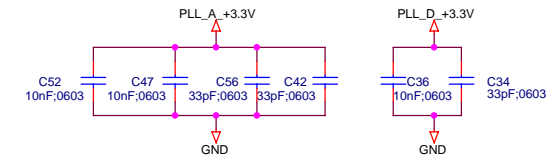

Elliptic Low Pass Filter
 100 Ohm
 4th Order
 F(cut-off) = 20MHz

EXTERNAL AGC CONTROL

Mobile Satellite Services		
Michael J. Yoha 18221A Flower Hill Way Gaithersburg, MD 20879 USA		
Title ComBlock L Band RX / DEMODULATOR		
Size B	Document Number Y02003	Rev 3
Date: Monday, September 17, 2007	Sheet 4	of 8

EXTERNAL FREQUENCY REFERENCE

CLOCK DIVIDE BY 2 40MHz IN -- 20MHz OUT

LEVEL FROM MIXER:
RF Typ.: -3dBm

Mobile Satellite Services		
Michael J. Yoha 18221A Flower Hill Way Gaithersburg, MD 20879 USA		
Title ComBlock L Band RX/ FREQ SYNTH		
Size B	Document Number Y02003	Rev 3
Date: Monday, September 17, 2007	Sheet 5	of 8