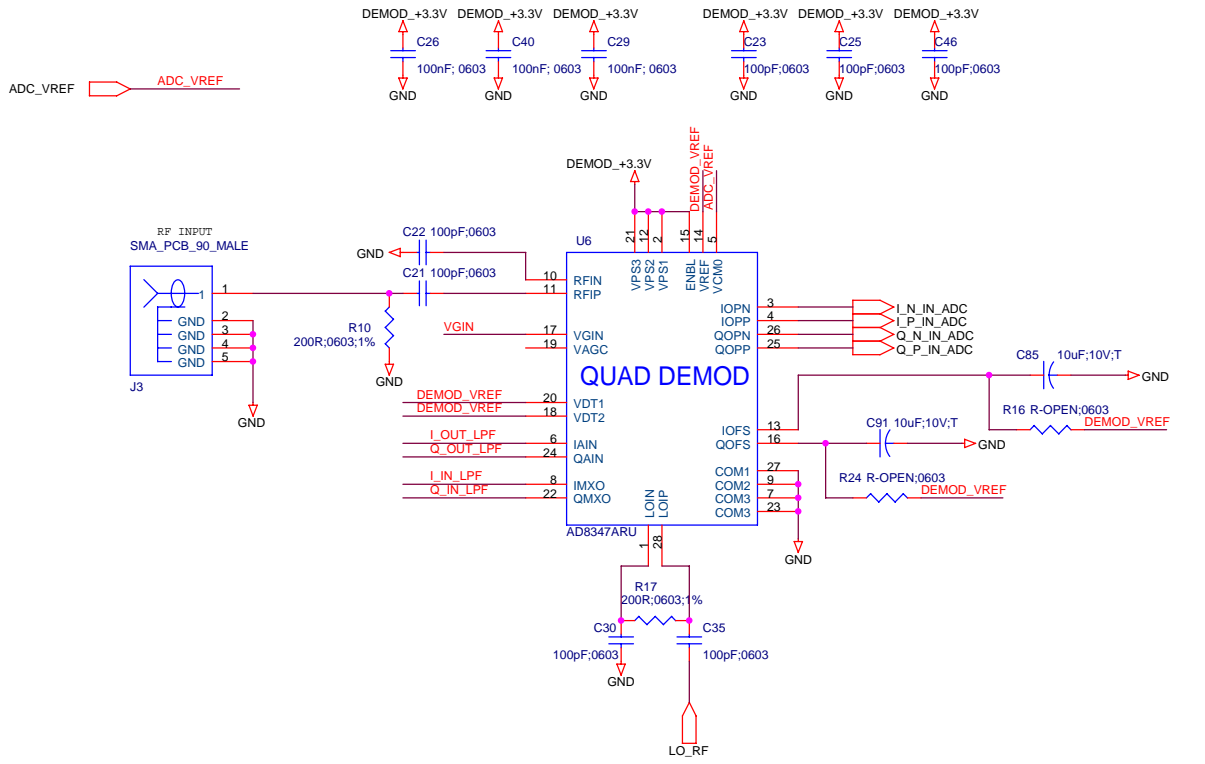

TABLE OF CONTENTS

MAIN..... 1
 ADC..... 2
 CONNECTOR..... 3
 DEMODULATOR..... 4
 FREQ SYNTH..... 5
 MICRO..... 6
 POWER..... 7
 LAYOUT..... 8

Mobile Satellite Services	
Michael J. Yoha 18221A Flower Hill Way Cathersburg, MD 20879 USA	
Title ComBlock L Band RX / ADC	
Size C	Document Number Y02003
Date Monday, September 17, 2007	Rev 3
Sheet 2	of 8

Mobile Satellite Services

Michael J. Yoha
18221A Flower Hill Way
Cathersburg, MD 20879
USA

Title
ComBlock L Band RX / Connector

Size C Document Number Y02003 Rev 3

Date: Monday, September 17, 2007 Sheet 3 of 8

Elliptic Low Pass Filter
 100 Ohm
 4th Order
 F(cut-off) = 20MHz

EXTERNAL AGC CONTROL

Mobile Satellite Services		
Michael J. Yoha 18221A Flower Hill Way Gaithersburg, MD 20879 USA		
Title ComBlock L Band RX / DEMODULATOR		
Size B	Document Number Y02003	Rev 3
Date: Monday, September 17, 2007	Sheet 4	of 8

EXTERNAL FREQUENCY REFERENCE

CLOCK DIVIDE BY 2 40MHz IN -- 20MHz OUT

LEVEL FROM MIXER:
RF Typ.: -3dBm

Mobile Satellite Services		
Michael J. Yoha 18221A Flower Hill Way Gaithersburg, MD 20879 USA		
Title ComBlock L Band RX/ FREQ SYNTH		
Size B	Document Number Y02003	Rev 3
Date: Monday, September 17, 2007	Sheet 5	of 8