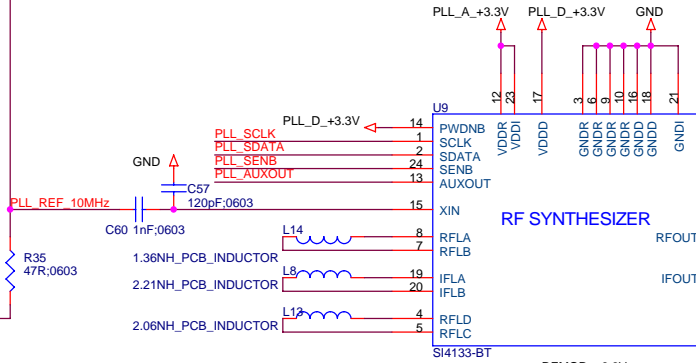

Elliptic Low Pass Filter
 100 Ohm
 4th Order
 F(cut-off) = 20MHz

EXTERNAL AGC CONTROL

Mobile Satellite Services		
Michael J. Yoha 18221A Flower Hill Way Gaithersburg, MD 20879 USA		
Title ComBlock L Band RX / DEMODULATOR		
Size B	Document Number Y02003	Rev 3
Date: Monday, September 17, 2007	Sheet 4	of 8

EXTERNAL FREQUENCY REFERENCE

CLOCK DIVIDE BY 2 40MHz IN -- 20MHz OUT

LEVEL FROM MIXER:
RF Typ.: -3dBm

LEVEL TO RF Mod.:
Typ.: -9dBm

Mobile Satellite Services	
Michael J. Yoha 18221A Flower Hill Way Gaithersburg, MD 20879 USA	
Title ComBlock L Band RX/ FREQ SYNTH	
Size B	Document Number Y02003
Date: Monday, September 17, 2007	Sheet 5 of 8
	Rev 3

4 INT_CLK_ON_OFF ← INT_CLK_ON_OFF

2 M&C_OUT1_[0-4] ← M&C_OUT1_5
M&C_OUT1_4
M&C_OUT1_3
M&C_OUT1_2
M&C_OUT1_1
M&C_OUT1_0

2 M&C_OUT2_[0-4] ← M&C_OUT2_5
M&C_OUT2_4
M&C_OUT2_3
M&C_OUT2_2
M&C_OUT2_1
M&C_OUT2_0

Michael J. Yoha
18221A Flower Hill Way
Gaithersburg, MD 20879
USA

Title
ComBlock L Band RX / MICRO

Size B Document Number
Y02003

Rev
3

Date: Monday, September 17, 2007

Sheet 6 of 8

+5 V Supply

Connect analog and digital grounds in one place to insure they are at the same potential