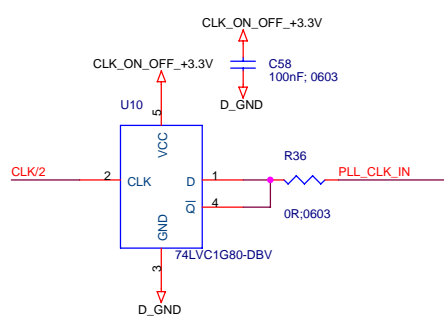

Elliptic Low Pass Filter
 100 Ohm
 4th Order
 F(cut-off) = 20MHz

EXTERNAL AGC CONTROL

Mobile Satellite Services		
Michael J. Yoha 18221A Flower Hill Way Gaithersburg, MD 20879 USA		
Title ComBlock L Band RX / DEMODULATOR		
Size B	Document Number Y02003	Rev 3
Date: Monday, September 17, 2007	Sheet 4	of 8

EXTERNAL FREQUENCY REFERENCE

CLOCK DIVIDE BY 2 40MHz IN -- 20MHz OUT

LEVEL FROM MIXER:
RF Typ.: -3dBm

Mobile Satellite Services		
Michael J. Yoha 18221A Flower Hill Way Gaithersburg, MD 20879 USA		
Title ComBlock L Band RX/ FREQ SYNTH		
Size B	Document Number Y02003	Rev 3
Date: Monday, September 17, 2007	Sheet 5	of 8

4 INT_CLK_ON_OFF ← INT_CLK_ON_OFF

2 M&C_OUT1_[0-4] ← M&C_OUT1_5
M&C_OUT1_4
M&C_OUT1_3
M&C_OUT1_2
M&C_OUT1_1
M&C_OUT1_0

2 M&C_OUT2_[0-4] ← M&C_OUT2_5
M&C_OUT2_4
M&C_OUT2_3
M&C_OUT2_2
M&C_OUT2_1
M&C_OUT2_0