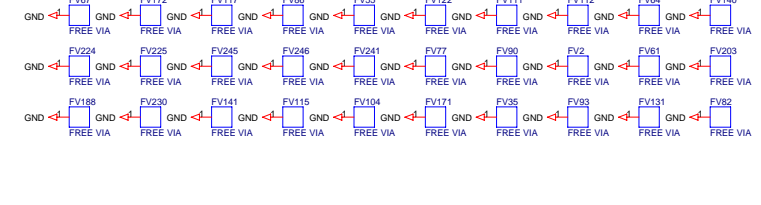

4 INT_CLK_ON_OFF ← INT_CLK_ON_OFF

2 M&C_OUT1_[0-4] ← M&C_OUT1_5
M&C_OUT1_4
M&C_OUT1_3
M&C_OUT1_2
M&C_OUT1_1
M&C_OUT1_0

2 M&C_OUT2_[0-4] ← M&C_OUT2_5
M&C_OUT2_4
M&C_OUT2_3
M&C_OUT2_2
M&C_OUT2_1
M&C_OUT2_0

2 M&C_IN_[0-5] ← M&C_IN5
M&C_IN4
M&C_IN3
M&C_IN2
M&C_IN1
M&C_IN0

2 PLL_CNTRL_[1-4] ← PLL_CNTRL1 (SCLK)
PLL_CNTRL2 (SDATA)
PLL_CNTRL3 (SENB)
PLL_CNTRL4 (AUXOUT)

IN CIRCUIT PROGRAMMING HEADER

Mobile Satellite Services

Michael J. Yoha
18221A Flower Hill Way
Gaithersburg, MD 20879
USA

Title
ComBlock L Band RX / MICRO

Size B Document Number
Y02003

Rev
3

Date: Monday, September 17, 2007

Sheet 6 of 8

+5 V Supply

Connect analog and digital grounds in one place to insure they are at the same potential

Mobile Satellite Services		
Michael J. Yoha 18221A Flower Hill Way Gaithersburg, MD 20879 USA		
Title		ComBlock L Band RX / POWER
Size	Document Number	Rev
B	Y02003	3
Date:	Monday, September 17, 2007	Sheet 7 of 8