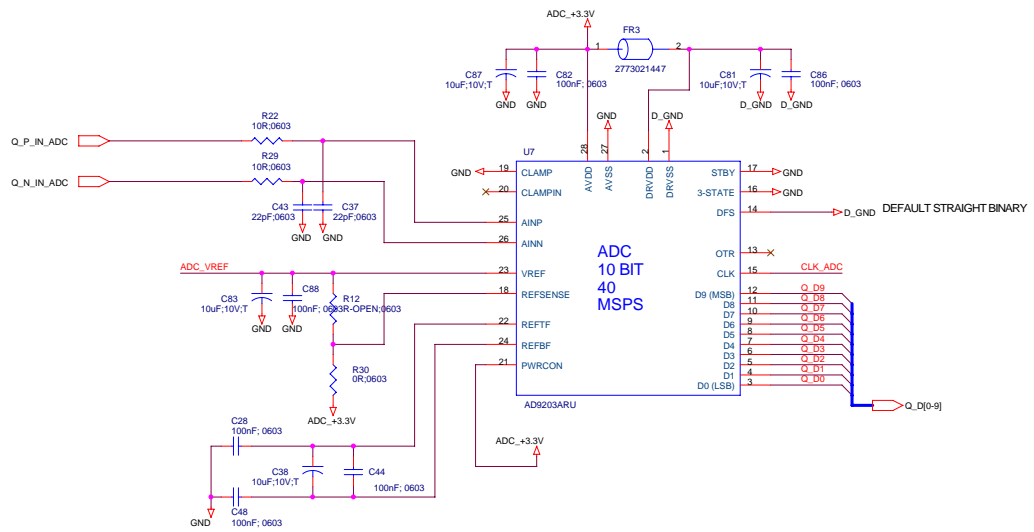

TABLE OF CONTENTS

MAIN..... 1
 ADC..... 2
 CONNECTOR..... 3
 DEMODULATOR..... 4
 FREQ SYNTH..... 5
 MICRO..... 6
 POWER..... 7
 LAYOUT..... 8

Mobile Satellite Services	
Michael J. Yoha 18221A Flower Hill Way Cathersburg, MD 20879 USA	
Title ComBlock L Band RX / ADC	
Size C	Document Number Y02003
Date Monday, September 17, 2007	Rev 3
Sheet 2	of 8

Mobile Satellite Services

Michael J. Yoha
18221A Flower Hill Way
Cathersburg, MD 20879
USA

Title
ComBlock L Band RX / Connector

Size C Document Number Y02003 Rev 3

Date: Monday, September 17, 2007 Sheet 3 of 8

Elliptic Low Pass Filter
 100 Ohm
 4th Order
 F(cut-off) = 20MHz

EXTERNAL AGC CONTROL

Mobile Satellite Services		
Michael J. Yoha 18221A Flower Hill Way Gaithersburg, MD 20879 USA		
Title ComBlock L Band RX / DEMODULATOR		
Size B	Document Number Y02003	Rev 3
Date: Monday, September 17, 2007	Sheet 4	of 8

EXTERNAL FREQUENCY REFERENCE

CLOCK DIVIDE BY 2 40MHz IN -- 20MHz OUT

LEVEL FROM MIXER:
RF Typ.: -3dBm

Mobile Satellite Services		
Michael J. Yoha 18221A Flower Hill Way Gaithersburg, MD 20879 USA		
Title ComBlock L Band RX/ FREQ SYNTH		
Size B	Document Number Y02003	Rev 3
Date: Monday, September 17, 2007	Sheet 5	of 8