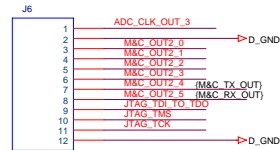

Mobile Satellite Services

Title
ComBlock L Band RX / Connector

Size C Document Number Y02003 Rev 3

Date: Monday, September 17, 2007 Sheet 3 of 8