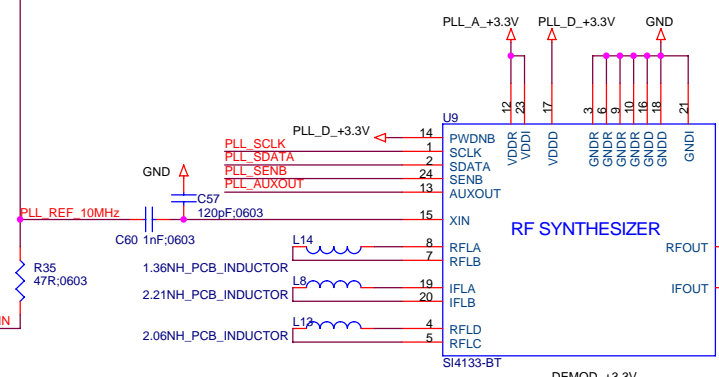

Elliptic Low Pass Filter
 100 Ohm
 4th Order
 F(cut-off) = 20MHz

EXTERNAL AGC CONTROL

Mobile Satellite Services		
Michael J. Yoha 18221A Flower Hill Way Gaithersburg, MD 20879 USA		
Title ComBlock L Band RX / DEMODULATOR		
Size B	Document Number Y02003	Rev 3
Date: Monday, September 17, 2007	Sheet 4	of 8

EXTERNAL FREQUENCY REFERENCE

CLOCK DIVIDE BY 2 40MHz IN -- 20MHz OUT

LEVEL FROM MIXER:
RF Typ.: -3dBm

Mobile Satellite Services		
Michael J. Yoha 18221A Flower Hill Way Gaithersburg, MD 20879 USA		
Title ComBlock L Band RX/ FREQ SYNTH		
Size B	Document Number Y02003	Rev 3
Date: Monday, September 17, 2007	Sheet 5	of 8

4 INT_CLK_ON_OFF ← INT_CLK_ON_OFF

2 M&C_OUT1_[0-4] ← M&C_OUT1_5
M&C_OUT1_4
M&C_OUT1_3
M&C_OUT1_2
M&C_OUT1_1
M&C_OUT1_0

2 M&C_OUT2_[0-4] ← M&C_OUT2_5
M&C_OUT2_4
M&C_OUT2_3
M&C_OUT2_2
M&C_OUT2_1
M&C_OUT2_0