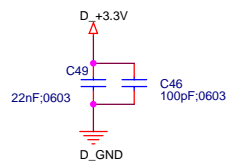

Mobile Satellite Services 18221A Flower Hill Way Gaithersburg, MD 20879		
Title COM-4004/ Main		
Size A	Document Number Y02005	Rev 5
Date: Friday, April 04, 2008	Sheet 1	of 6

Mobile Satellite Services 18221A Flower Hill Way Gaithersburg, MD 20879		
Title COM-4004/ Atmel		
Size B	Document Number Y02005	Rev 5
Date: Friday, April 04, 2008	Sheet 2	of 6

Mobile Satellite Services 18221A Flower Hill Way Gaithersburg, MD 20879		
Title COM-4004/ Clock		
Size B	Document Number Y02005	Rev 5
Date: Friday, April 04, 2008	Sheet 3	of 6

Mobile Satellite Services 18221A Flower Hill Way Gaithersburg, MD 20879		
Title COM-4004/ Connector		
Size B	Document Number Y02005	Rev 5
Date: Friday, April 04, 2008 Sheet 4 of 6		

Mobile Satellite Services 83221A Flower Hill Way Gaithersburg, MD 20879		
Title COM-4004/ DDS		
Size C	Document Number Y02005	Rev 5
Date Friday, April 04, 2008	Sheet 5	of 6

+5 V Supply

INPUT VOLTAGE RANGE 4.5 - 5.5V