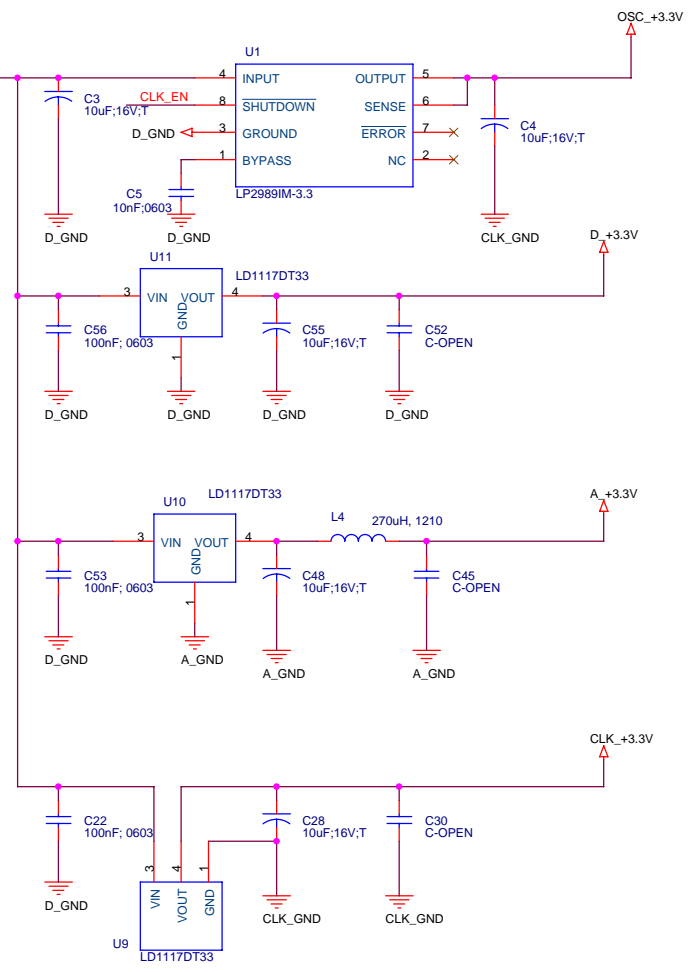

+5 V Supply

INPUT VOLTAGE RANGE 4.5 - 5.5V

CLK_EN CLK_EN

Connect analog and digital grounds in one place to insure they are at the same potential

Title		
COM-4004/ Power		
Size	Document Number	Rev
B	Y02005	5
Date:	Tuesday, April 08, 2008	Sheet 6 of 6