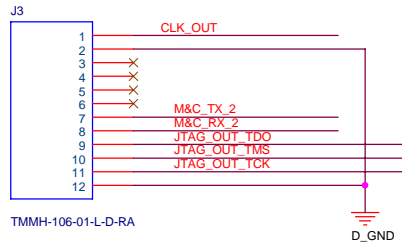

Mobile Satellite Services 18221A Flower Hill Way Gaithersburg, MD 20879		
Title COM-4004/ Main		
Size A	Document Number Y02005	Rev 5
Date: Friday, April 04, 2008	Sheet 1	of 6

Mobile Satellite Services 18221A Flower Hill Way Gaithersburg, MD 20879		
Title COM-4004/ Atmel		
Size B	Document Number Y02005	Rev 5
Date: Friday, April 04, 2008	Sheet 2	of 6

Mobile Satellite Services 18221A Flower Hill Way Gaithersburg, MD 20879		
Title COM-4004/ Clock		
Size B	Document Number Y02005	Rev 5
Date: Friday, April 04, 2008	Sheet 3	of 6

Mobile Satellite Services 18221A Flower Hill Way Gaithersburg, MD 20879		
Title COM-4004/ Connector		
Size B	Document Number Y02005	Rev 5
Date: Friday, April 04, 2008 Sheet 4 of 6		

Mobile Satellite Services 83221A Flower Hill Way Gaithersburg, MD 20879		
Title COM-4004/ DDS		
Size C	Document Number Y02005	Rev 5
Date Friday, April 04, 2008	Sheet 5	of 6

+5 V Supply

INPUT VOLTAGE RANGE 4.5 - 5.5V