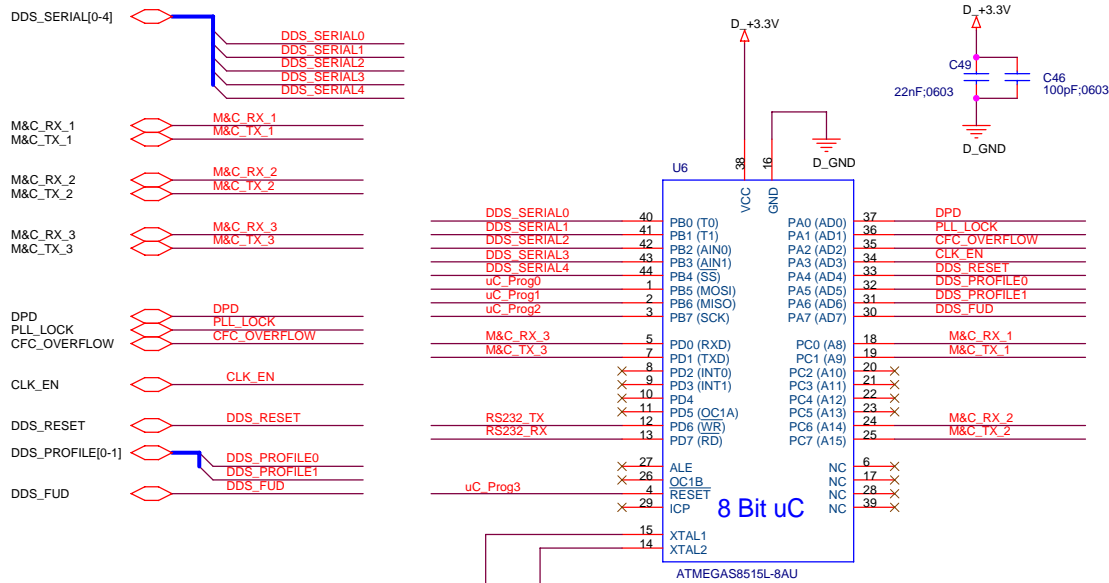

Mobile Satellite Services 18221A Flower Hill Way Gaithersburg, MD 20879		
Title COM-4004/ Main		
Size A	Document Number Y02005	Rev 5
Date: Friday, April 04, 2008	Sheet 1	of 6

Mobile Satellite Services 18221A Flower Hill Way Gaithersburg, MD 20879		
Title COM-4004/ Atmel		
Size B	Document Number Y02005	Rev 5
Date: Friday, April 04, 2008	Sheet 2	of 6

Mobile Satellite Services 18221A Flower Hill Way Gaithersburg, MD 20879		
Title COM-4004/ Clock		
Size B	Document Number Y02005	Rev 5
Date: Friday, April 04, 2008	Sheet 3	of 6

Mobile Satellite Services 18221A Flower Hill Way Gaithersburg, MD 20879		
Title COM-4004/ Connector		
Size B	Document Number Y02005	Rev 5
Date: Friday, April 04, 2008 Sheet 4 of 6		

Mobile Satellite Services 83221A Flower Hill Way Gaithersburg, MD 20879		
Title COM-4004/ DDS		
Size C	Document Number Y02005	Rev 5
Date Friday, April 04, 2008	Sheet 5	of 6

+5 V Supply

INPUT VOLTAGE RANGE 4.5 - 5.5V

CLK_EN CLK_EN

Connect analog and digital grounds in one place to insure they are at the same potential

Mobile Satellite Services
18221A Flower Hill Way
Gaithersburg, MD 20879

Title		
COM-4004/ Power		
Size	Document Number	Rev
B	Y02005	5
Date:	Tuesday, April 08, 2008	Sheet 6 of 6