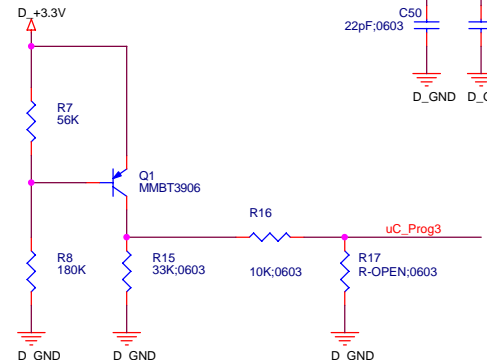

Mobile Satellite Services 18221A Flower Hill Way Gaithersburg, MD 20879		
Title COM-4004/ Main		
Size A	Document Number Y02005	Rev 5
Date: Friday, April 04, 2008	Sheet 1	of 6

Mobile Satellite Services 18221A Flower Hill Way Gaithersburg, MD 20879		
Title COM-4004/ Atmel		
Size B	Document Number Y02005	Rev 5
Date: Friday, April 04, 2008	Sheet 2	of 6

Mobile Satellite Services 18221A Flower Hill Way Gaithersburg, MD 20879		
Title COM-4004/ Clock		
Size B	Document Number Y02005	Rev 5
Date: Friday, April 04, 2008	Sheet 3	of 6

Mobile Satellite Services 18221A Flower Hill Way Gaithersburg, MD 20879		
Title COM-4004/ Connector		
Size B	Document Number Y02005	Rev 5
Date: Friday, April 04, 2008 Sheet 4 of 6		

Mobile Satellite Services 83221A Flower Hill Way Gaithersburg, MD 20879		
Title COM-4004/ DDS		
Size C	Document Number Y02005	Rev 5
Date Friday, April 04, 2008	Sheet 5	of 6

+5 V Supply

INPUT VOLTAGE RANGE 4.5 - 5.5V

CLK_EN CLK_EN

Connect analog and digital grounds in one place to insure they are at the same potential

Mobile Satellite Services
18221A Flower Hill Way
Gaithersburg, MD 20879

Title		
COM-4004/ Power		
Size	Document Number	Rev
B	Y02005	5
Date:	Tuesday, April 08, 2008	Sheet 6 of 6