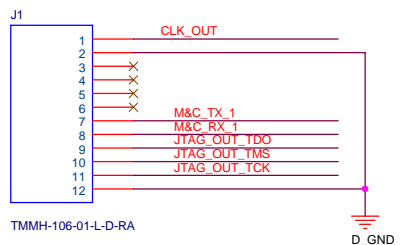

Mobile Satellite Services 18221A Flower Hill Way Gaithersburg, MD 20879		
Title COM-4004/ Main		
Size A	Document Number Y02005	Rev 5
Date: Friday, April 04, 2008	Sheet 1	of 6

Mobile Satellite Services 18221A Flower Hill Way Gaithersburg, MD 20879		
Title COM-4004/ Atmel		
Size B	Document Number Y02005	Rev 5
Date: Friday, April 04, 2008	Sheet 2	of 6

Mobile Satellite Services 18221A Flower Hill Way Gaithersburg, MD 20879		
Title COM-4004/ Clock		
Size B	Document Number Y02005	Rev 5
Date: Friday, April 04, 2008	Sheet 3	of 6

Mobile Satellite Services 18221A Flower Hill Way Gaithersburg, MD 20879		
Title COM-4004/ Connector		
Size B	Document Number Y02005	Rev 5
Date: Friday, April 04, 2008 Sheet 4 of 6		

Mobile Satellite Services 83221A Flower Hill Way Gaithersburg, MD 20879		
Title COM-4004/ DDS		
Size C	Document Number Y02005	Rev 5
Date Friday, April 04, 2008	Sheet 5	of 6

+5 V Supply

INPUT VOLTAGE RANGE 4.5 - 5.5V