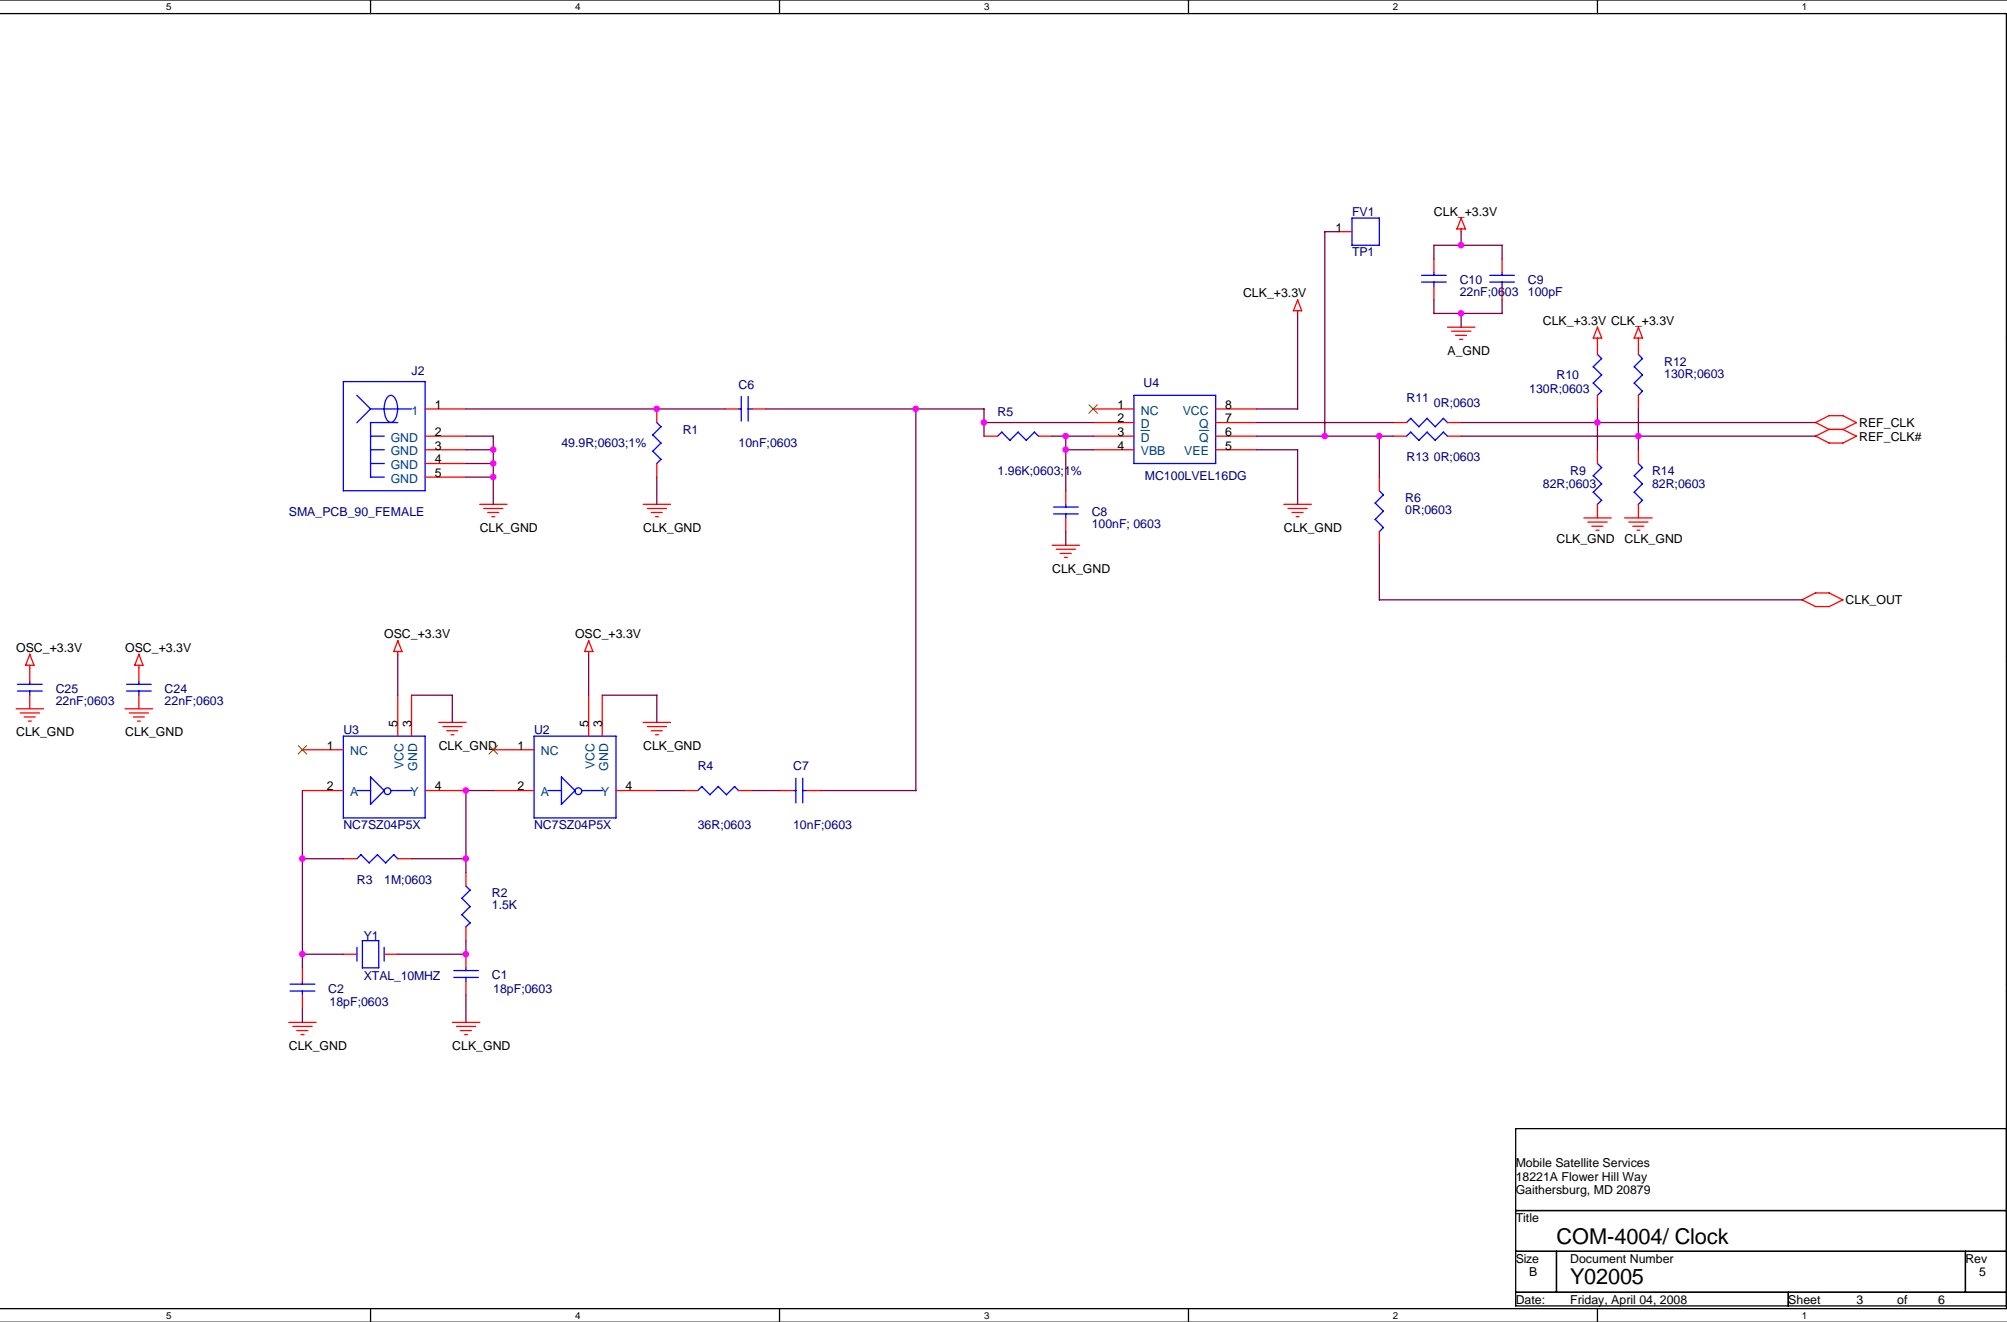

Mobile Satellite Services 18221A Flower Hill Way Gaithersburg, MD 20879		
Title COM-4004/ Main		
Size A	Document Number Y02005	Rev 5
Date: Friday, April 04, 2008	Sheet 1	of 6

Mobile Satellite Services 18221A Flower Hill Way Gaithersburg, MD 20879		
Title COM-4004/ Atmel		
Size B	Document Number Y02005	Rev 5
Date: Friday, April 04, 2008	Sheet 2	of 6

Mobile Satellite Services 18221A Flower Hill Way Gaithersburg, MD 20879		
Title COM-4004/ Clock		
Size B	Document Number Y02005	Rev 5
Date: Friday, April 04, 2008	Sheet 3	of 6

Mobile Satellite Services 18221A Flower Hill Way Gaithersburg, MD 20879		
Title COM-4004/ Connector		
Size B	Document Number Y02005	Rev 5
Date: Friday, April 04, 2008 Sheet 4 of 6		

Mobile Satellite Services 83221A Flower Hill Way Gaithersburg, MD 20879		
Title COM-4004/ DDS		
Size C	Document Number Y02005	Rev 5
Date Friday, April 04, 2008	Sheet 5	of 6

+5 V Supply

INPUT VOLTAGE RANGE 4.5 - 5.5V

CLK_EN CLK_EN

Connect analog and digital grounds in one place to insure they are at the same potential

Mobile Satellite Services
18221A Flower Hill Way
Gaithersburg, MD 20879

Title		
COM-4004/ Power		
Size	Document Number	Rev
B	Y02005	5
Date:	Tuesday, April 08, 2008	Sheet 6 of 6