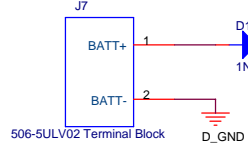

+5 V Supply

INPUT VOLTAGE RANGE 4.5 - 5.5V

CLK_EN CLK_EN

Connect analog and digital grounds in one place to insure they are at the same potential