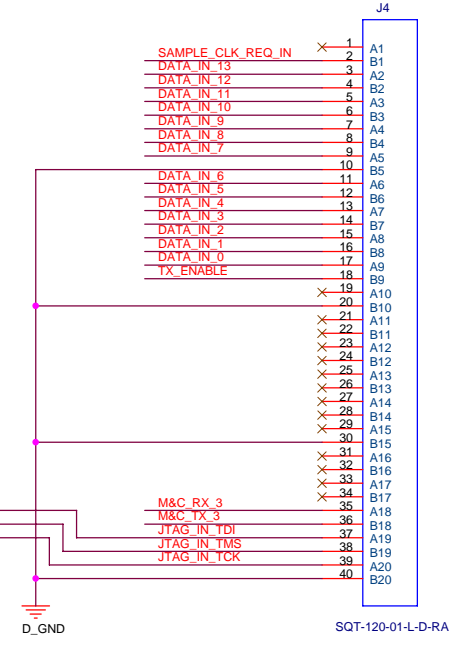

Mobile Satellite Services 18221A Flower Hill Way Gaithersburg, MD 20879		
Title COM-4004/ Main		
Size A	Document Number Y02005	Rev 5
Date: Friday, April 04, 2008	Sheet 1	of 6

Mobile Satellite Services 18221A Flower Hill Way Gaithersburg, MD 20879		
Title COM-4004/ Atmel		
Size B	Document Number Y02005	Rev 5
Date: Friday, April 04, 2008	Sheet 2	of 6

Mobile Satellite Services 18221A Flower Hill Way Gaithersburg, MD 20879		
Title COM-4004/ Clock		
Size B	Document Number Y02005	Rev 5
Date: Friday, April 04, 2008	Sheet 3	of 6

Mobile Satellite Services 18221A Flower Hill Way Gaithersburg, MD 20879		
Title COM-4004/ Connector		
Size B	Document Number Y02005	Rev 5
Date: Friday, April 04, 2008 Sheet 4 of 6		

Mobile Satellite Services 83221A Flower Hill Way Gaithersburg, MD 20879		
Title COM-4004/ DDS		
Size C	Document Number Y02005	Rev 5
Date Friday, April 04, 2008	Sheet 5	of 6

+5 V Supply

INPUT VOLTAGE RANGE 4.5 - 5.5V