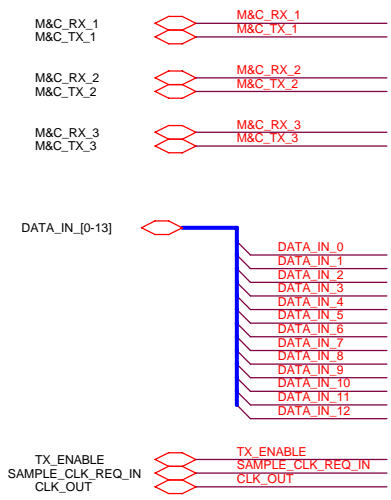

Mobile Satellite Services 18221A Flower Hill Way Gaithersburg, MD 20879		
Title COM-4004/ Main		
Size A	Document Number Y02005	Rev 5
Date: Friday, April 04, 2008	Sheet 1	of 6

Mobile Satellite Services 18221A Flower Hill Way Gaithersburg, MD 20879		
Title COM-4004/ Atmel		
Size B	Document Number Y02005	Rev 5
Date: Friday, April 04, 2008	Sheet 2	of 6

Mobile Satellite Services 18221A Flower Hill Way Gaithersburg, MD 20879		
Title COM-4004/ Clock		
Size B	Document Number Y02005	Rev 5
Date: Friday, April 04, 2008	Sheet 3	of 6

Mobile Satellite Services 18221A Flower Hill Way Gaithersburg, MD 20879		
Title COM-4004/ Connector		
Size B	Document Number Y02005	Rev 5
Date: Friday, April 04, 2008 Sheet 4 of 6		

Mobile Satellite Services 83221A Flower Hill Way Gaithersburg, MD 20879		
Title COM-4004/ DDS		
Size C	Document Number Y02005	Rev 5
Date Friday, April 04, 2008	Sheet 5	of 6

+5 V Supply

INPUT VOLTAGE RANGE 4.5 - 5.5V