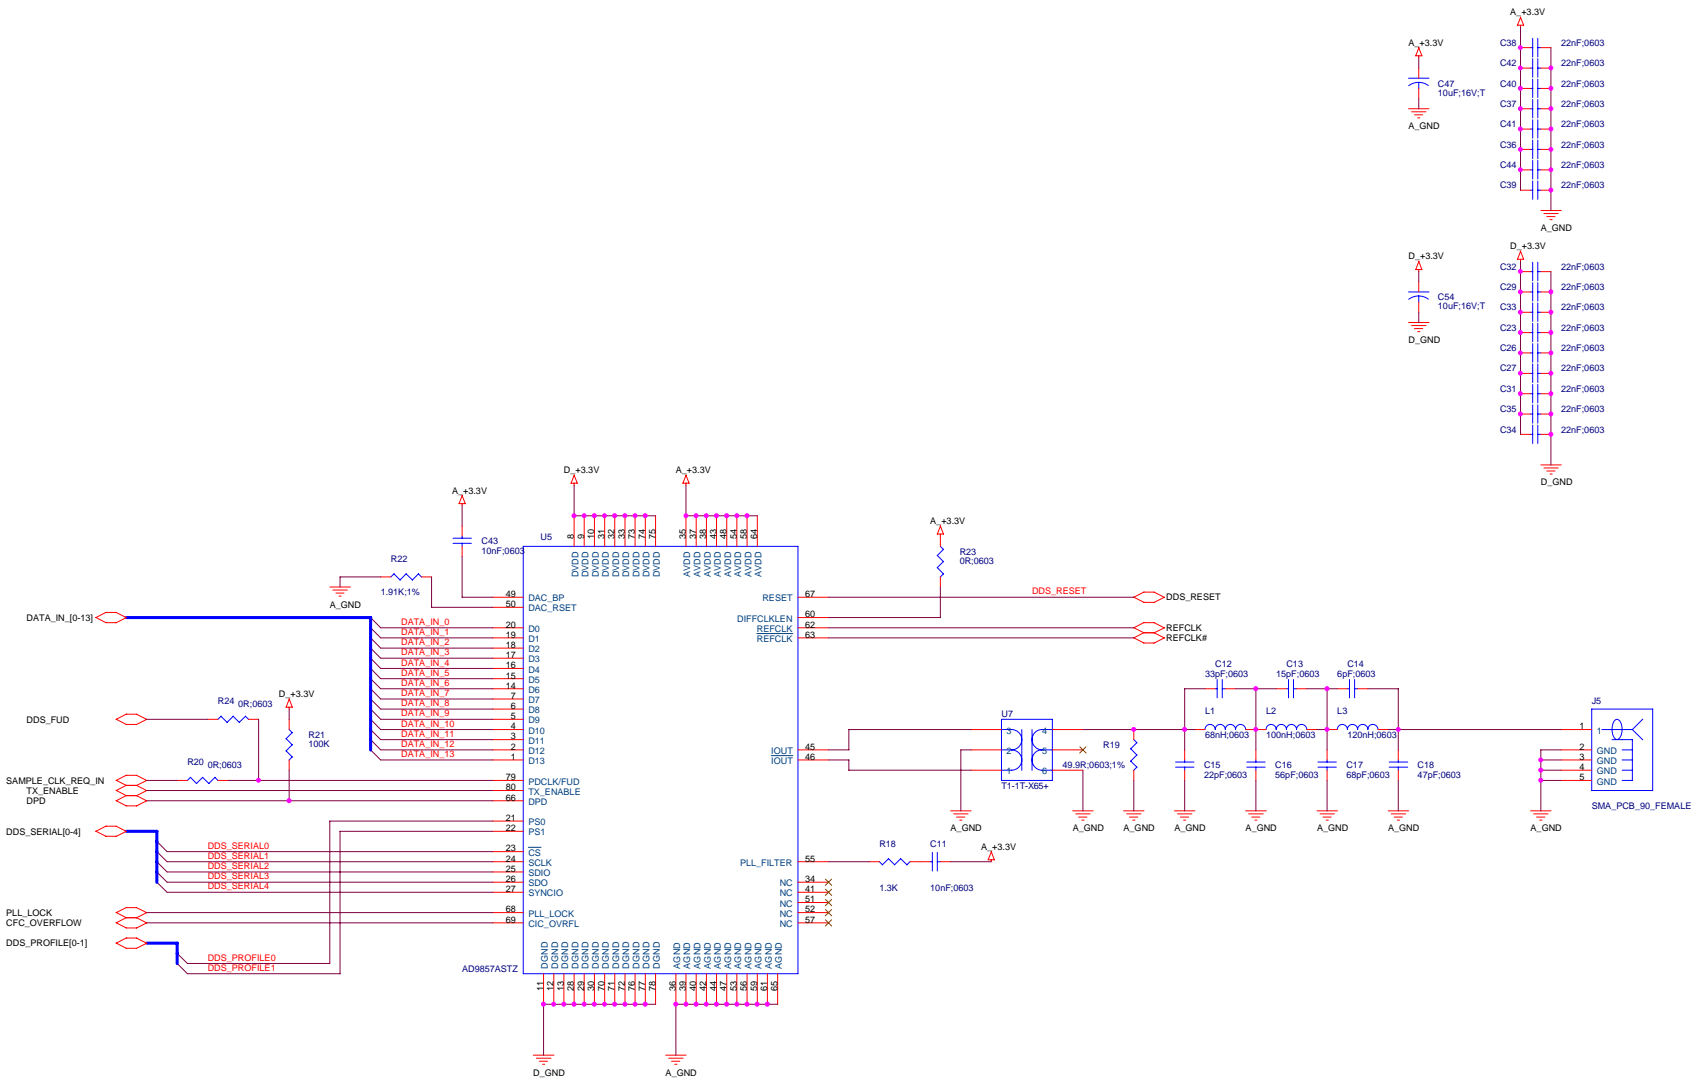

Mobile Satellite Services 18221A Flower Hill Way Gaithersburg, MD 20879		
Title COM-4004/ Main		
Size A	Document Number Y02005	Rev 5
Date: Friday, April 04, 2008	Sheet 1	of 6

Mobile Satellite Services 18221A Flower Hill Way Gaithersburg, MD 20879		
Title COM-4004/ Atmel		
Size B	Document Number Y02005	Rev 5
Date: Friday, April 04, 2008	Sheet 2	of 6

Mobile Satellite Services 18221A Flower Hill Way Gaithersburg, MD 20879		
Title COM-4004/ Clock		
Size B	Document Number Y02005	Rev 5
Date: Friday, April 04, 2008	Sheet 3	of 6

Mobile Satellite Services 18221A Flower Hill Way Gaithersburg, MD 20879		
Title COM-4004/ Connector		
Size B	Document Number Y02005	Rev 5
Date: Friday, April 04, 2008 Sheet 4 of 6		

Mobile Satellite Services 83221A Flower Hill Way Gaithersburg, MD 20879		
Title COM-4004/ DDS		
Size C	Document Number Y02005	Rev 5
Date Friday, April 04, 2008	Sheet 5	of 6

+5 V Supply

INPUT VOLTAGE RANGE 4.5 - 5.5V

CLK_EN CLK_EN

Connect analog and digital grounds in one place to insure they are at the same potential

Mobile Satellite Services
18221A Flower Hill Way
Gaithersburg, MD 20879

Title		
COM-4004/ Power		
Size	Document Number	Rev
B	Y02005	5
Date:	Tuesday, April 08, 2008	Sheet 6 of 6