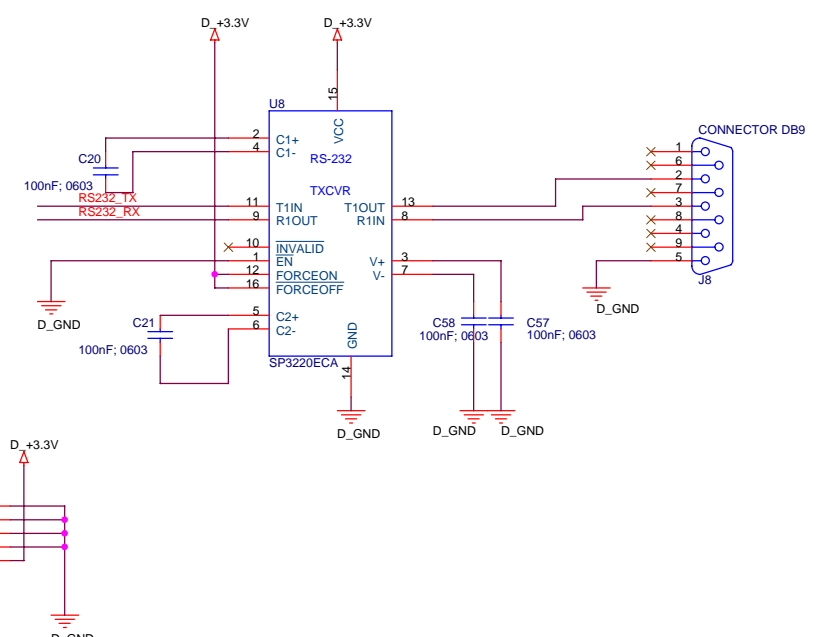

Mobile Satellite Services 18221A Flower Hill Way Gaithersburg, MD 20879		
Title COM-4004/ Main		
Size A	Document Number Y02005	Rev 5
Date: Friday, April 04, 2008	Sheet 1	of 6

Mobile Satellite Services 18221A Flower Hill Way Gaithersburg, MD 20879		
Title COM-4004/ Atmel		
Size B	Document Number Y02005	Rev 5
Date: Friday, April 04, 2008	Sheet 2	of 6

Mobile Satellite Services 18221A Flower Hill Way Gaithersburg, MD 20879		
Title COM-4004/ Clock		
Size B	Document Number Y02005	Rev 5
Date: Friday, April 04, 2008	Sheet 3	of 6

Mobile Satellite Services 18221A Flower Hill Way Gaithersburg, MD 20879		
Title COM-4004/ Connector		
Size B	Document Number Y02005	Rev 5
Date: Friday, April 04, 2008 Sheet 4 of 6		

Mobile Satellite Services 83221A Flower Hill Way Gaithersburg, MD 20879		
Title COM-4004/ DDS		
Size C	Document Number Y02005	Rev 5
Date Friday, April 04, 2008	Sheet 5	of 6

+5 V Supply

INPUT VOLTAGE RANGE 4.5 - 5.5V

CLK_EN CLK_EN

Connect analog and digital grounds in one place to insure they are at the same potential

Mobile Satellite Services
18221A Flower Hill Way
Gaithersburg, MD 20879

Title		
COM-4004/ Power		
Size	Document Number	Rev
B	Y02005	5
Date:	Tuesday, April 08, 2008	Sheet 6 of 6