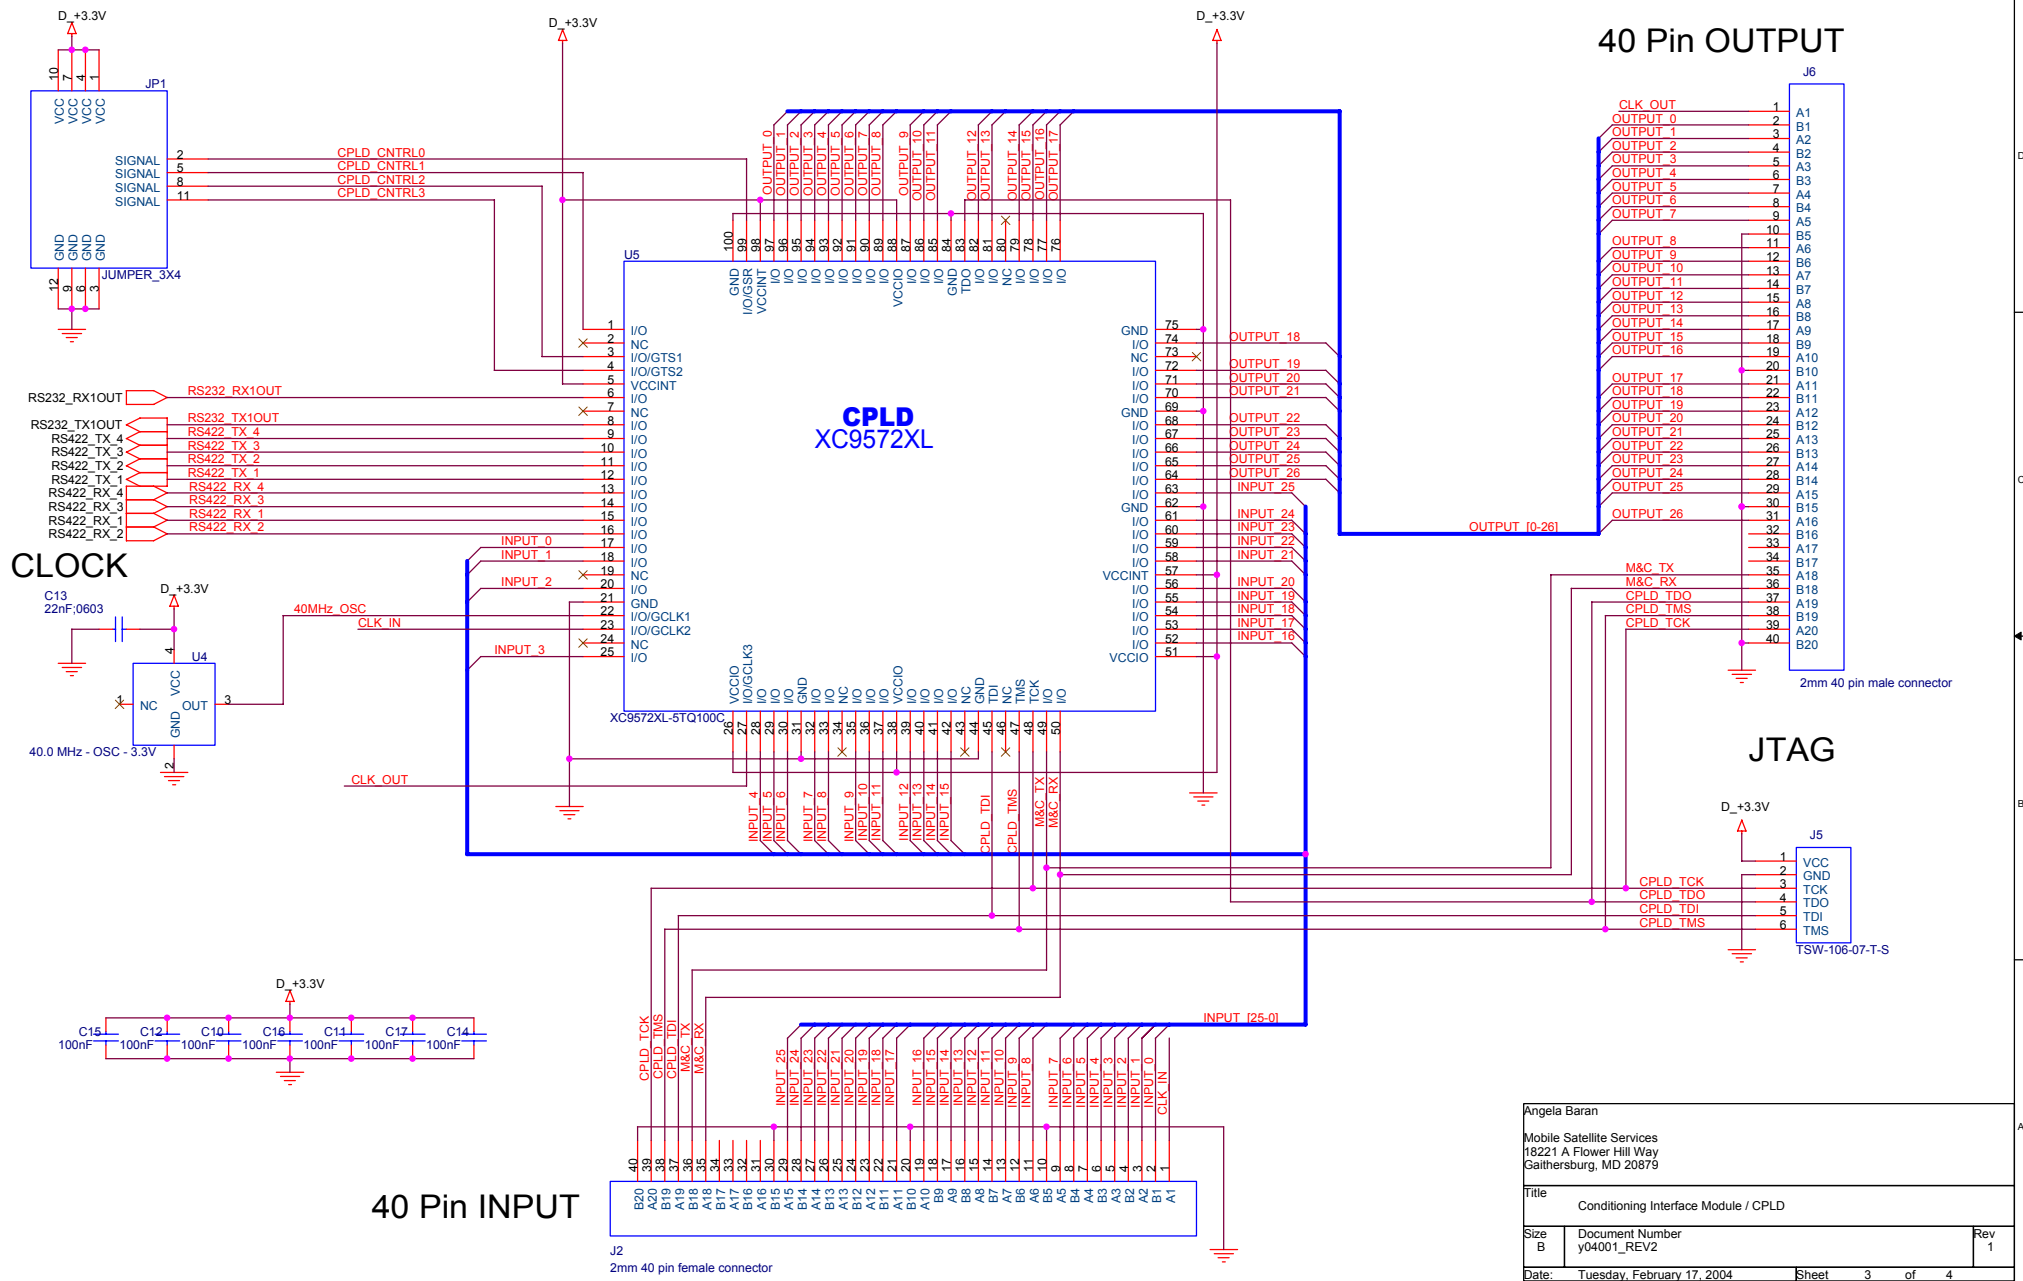

## TABLE OF CONTENTS

RX_TX.....	Page 2
DB25 connector	
RS422	
RS232	
CPLD.....	Page 3
40 Pin Input Connector	
40 Pin Output Connector	
40 MHz OSC	
POWER.....	Page 4
Power Supply Conditioning	
DC/DC Converter	

Angela Baran		
Mobile Satellite Services 18221 A Flower Hill Way Gaithersburg, MD 20879		
Title Conditioning Interface Module / MAIN		
Size A	Document Number y04001_REV2	Rev 1
Date:	Tuesday, February 17, 2004	Sheet 1 of 4

Angela Baran		
Mobile Satellite Services 18221 A Flower Hill Way Gaithersburg, MD 20879		
Title Conditioning Interface Module / CPLD		
Size B	Document Number y04001_REV2	Rev 1
Date: Tuesday, February 17, 2004	Sheet 3	of 4

Input Voltage = 5.5V to 24V Operational  
 Input Voltage = up to 60V (Transient)

FV9 FV8 FV4  
 FV1 FV7 FV19  
 FV22 FV12 FV11  
 FV21 FV14 FV15  
 FV25 FV26 FV29  
 FV13 FV23 FV24  
 FV31 FV20 FV27  
 FV16 FV30 FV28  
 FV32 FV33 FV10  
 FV17 FV18 FV6