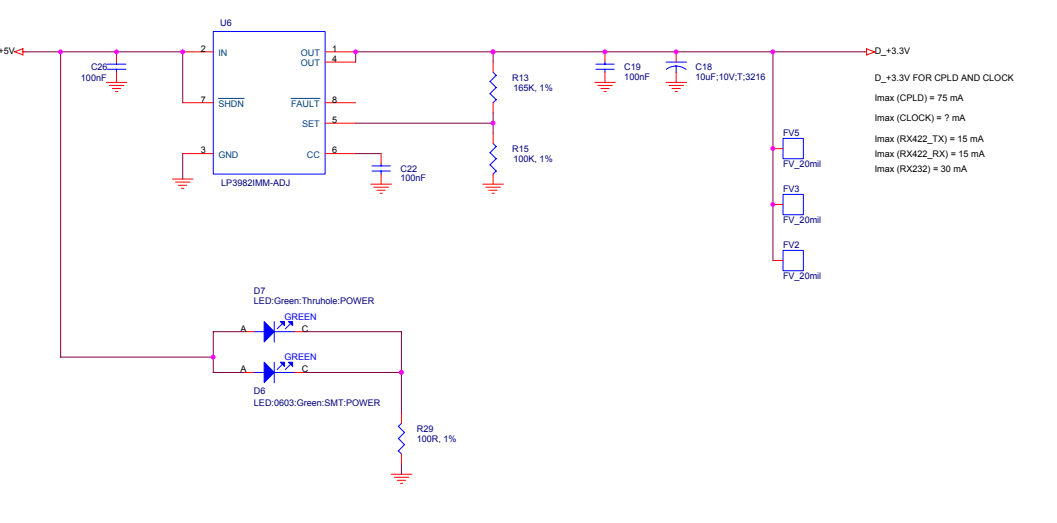

Angela Baran	
Mobile Satellite Services 18221 A Flower Hill Way Gaithersburg, MD 20879	
Title Conditioning Interface Module / POWER	
Size C	Document Number y04001_REV2
Date Tuesday, February 17, 2004	Sheet 4 of 4
	Rev 1