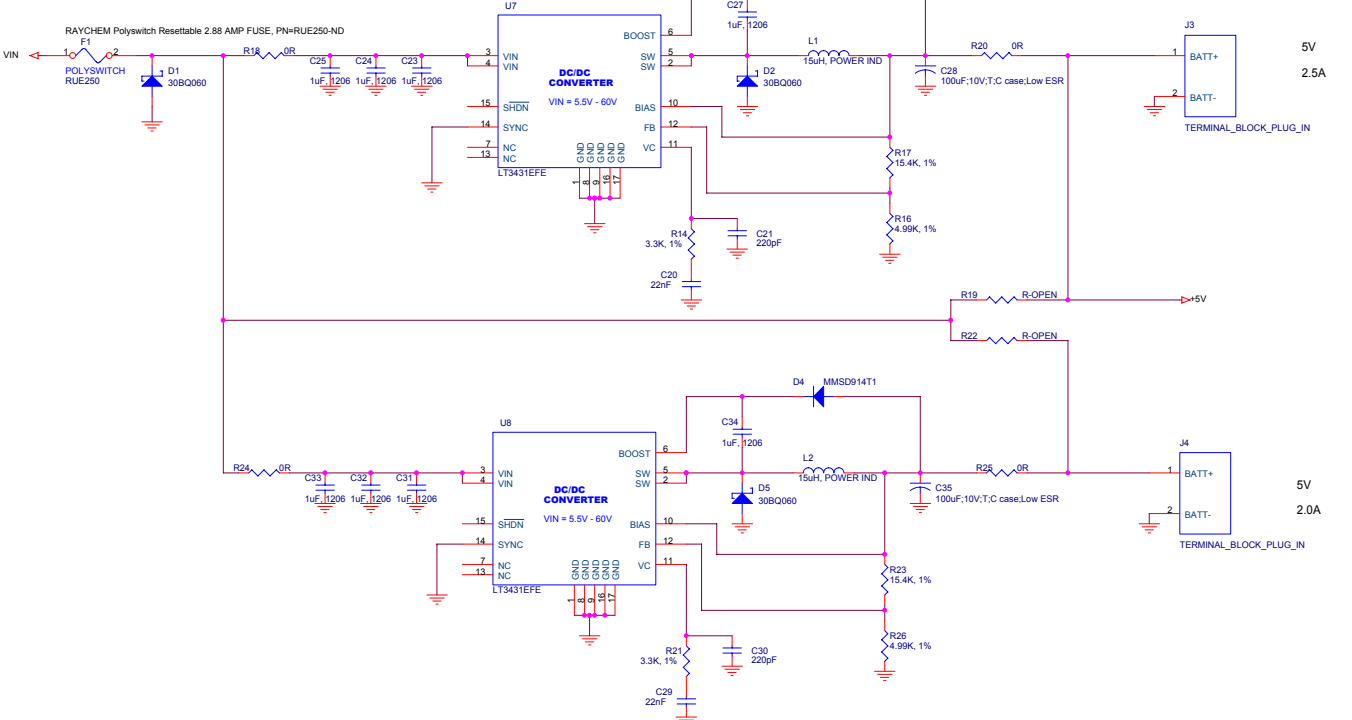

Angela Baran	
Mobile Satellite Services 18221 A Flower Hill Way Gaithersburg, MD 20879	
Title Conditioning Interface Module / POWER	
Size C	Document Number y04001_REV2
Date Tuesday, February 17, 2004	Rev 1
Sheet 4 of 4