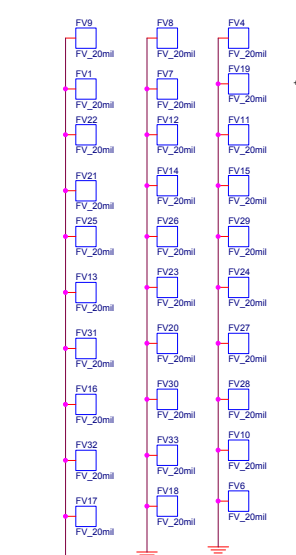

Angela Baran	
Mobile Satellite Services 18221 A Flower Hill Way Gaithersburg, MD 20879	
Title Conditioning Interface Module / POWER	
Size C	Document Number y04001_REV2
Date Tuesday, February 17, 2004	Sheet 4 of 4
	Rev 1