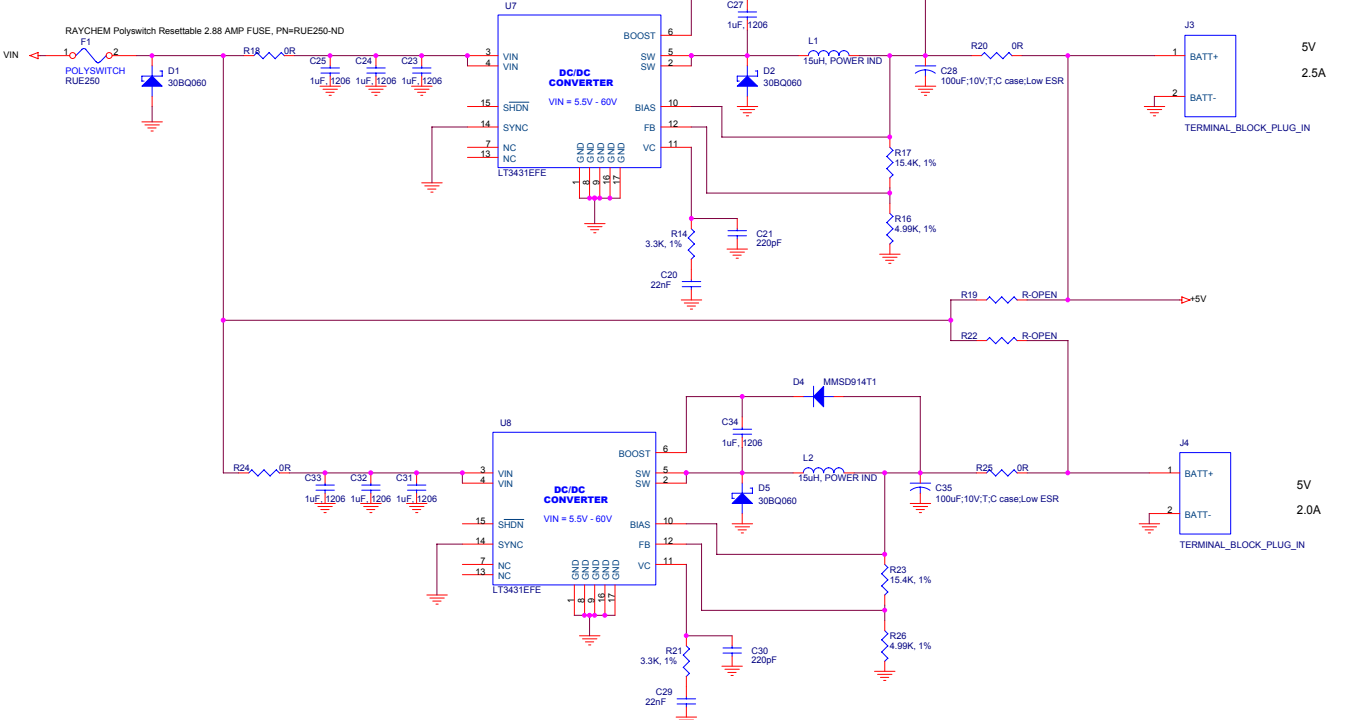

Angela Baran	
Mobile Satellite Services 18221 A Flower Hill Way Gaithersburg, MD 20879	
Title Conditioning Interface Module / POWER	
Size C	Document Number y04001_REV2
Date Tuesday, February 17, 2004	Sheet 4 of 4
	Rev 1