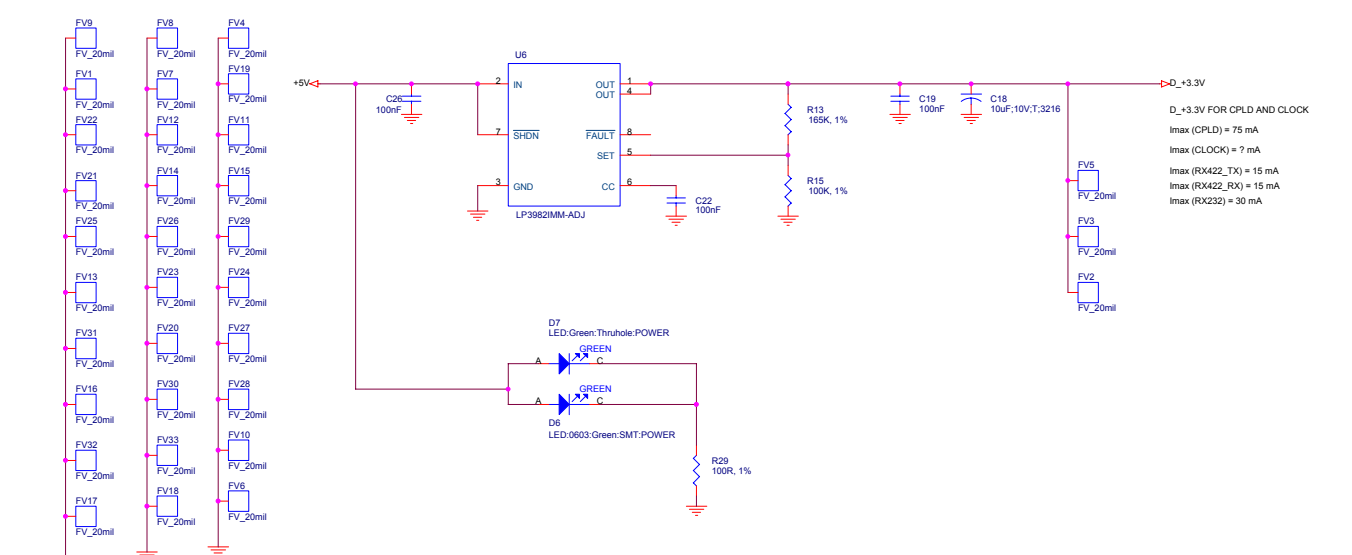

Angela Baran	
Mobile Satellite Services 18221 A Flower Hill Way Gaithersburg, MD 20879	
Title Conditioning Interface Module / POWER	
Size C	Document Number y04001_REV2
Date Tuesday, February 17, 2004	Rev 1
Sheet 4 of 4