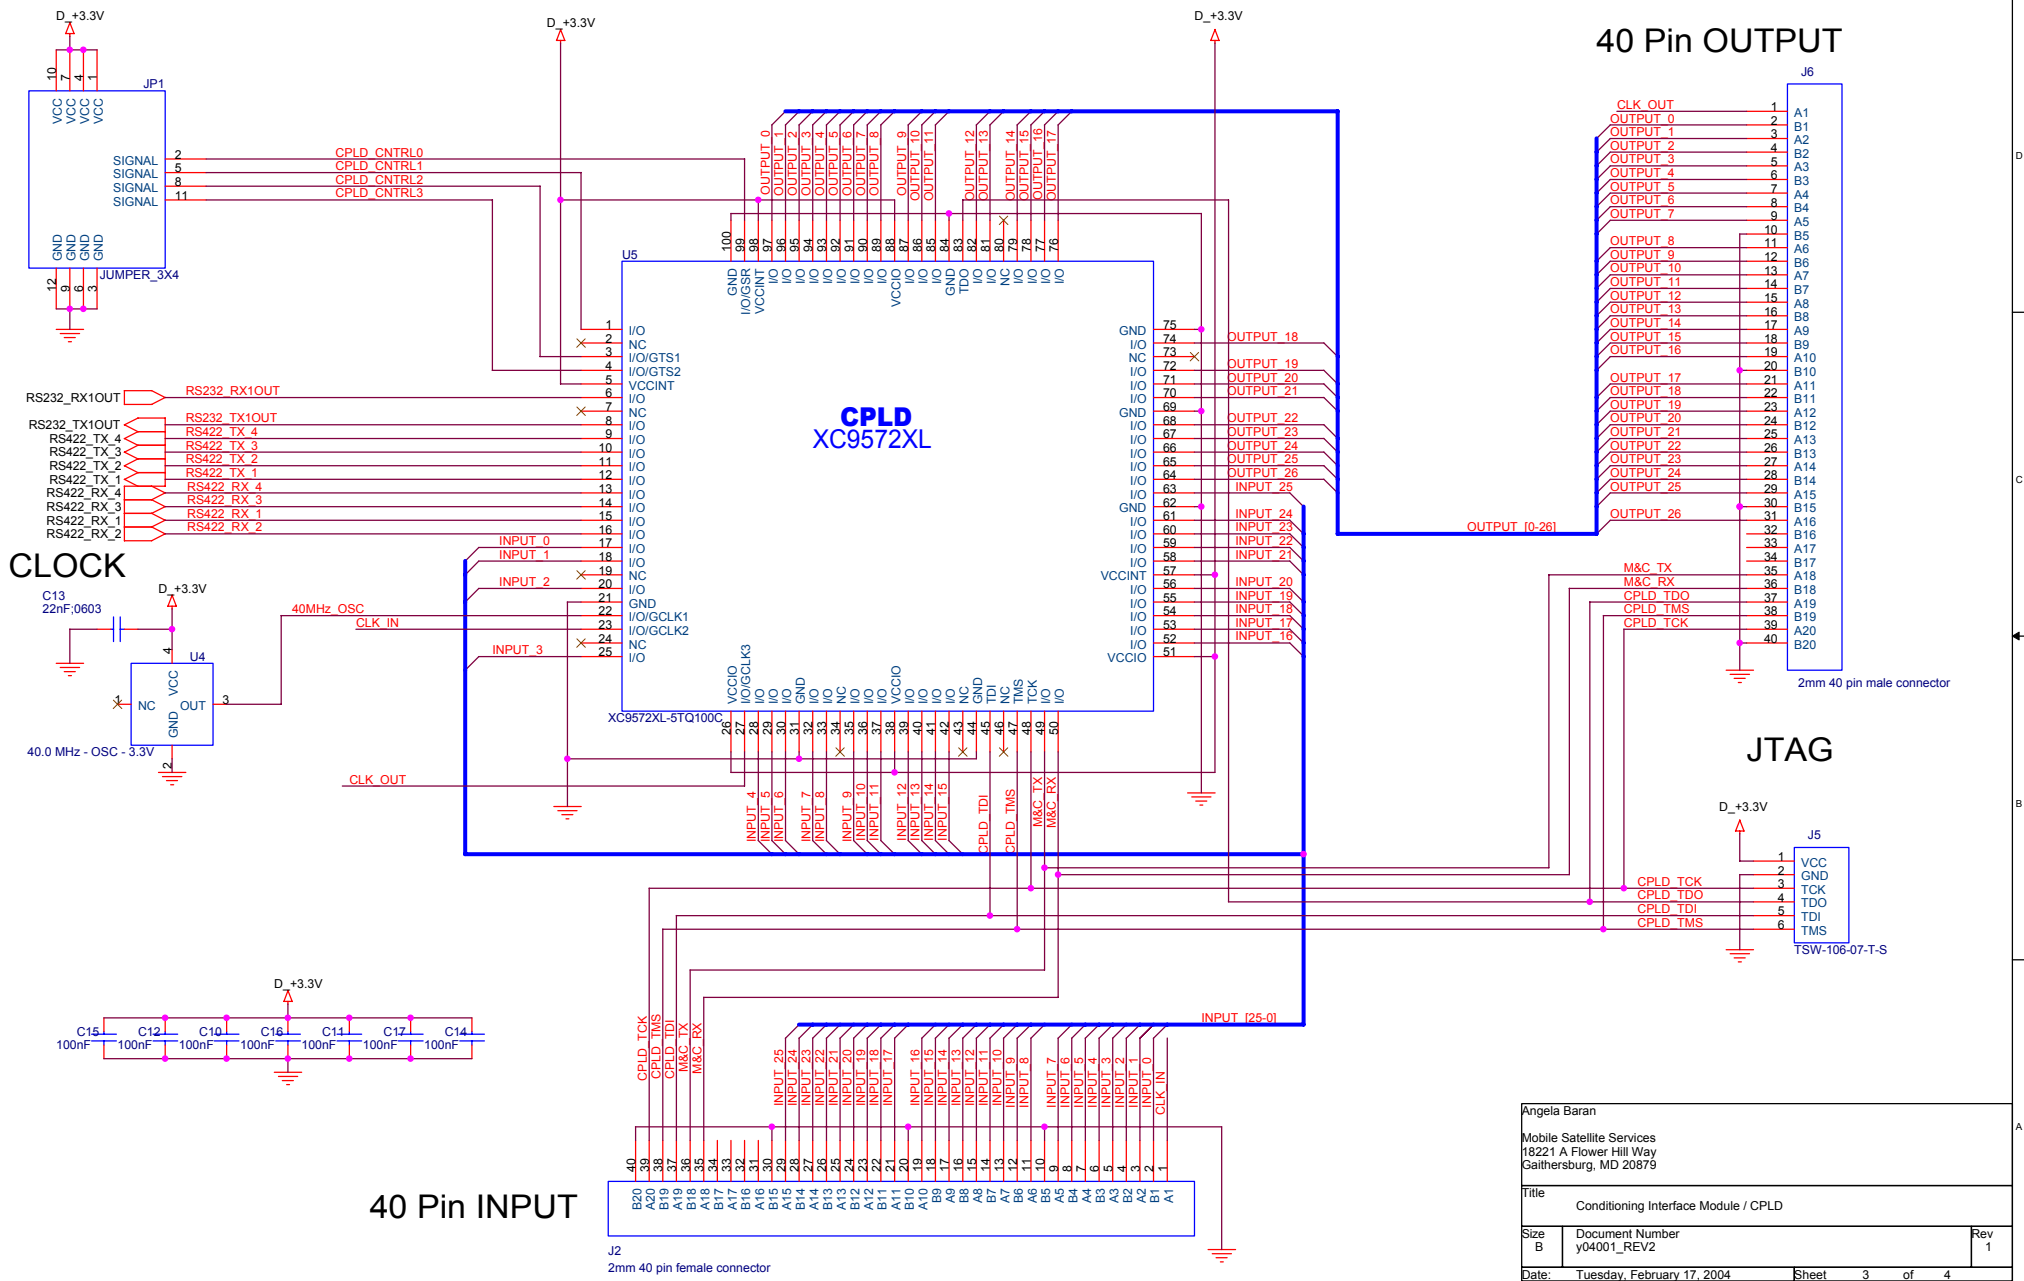

## TABLE OF CONTENTS

RX\_TX.....Page 2  
 DB25 connector  
 RS422  
 RS232

CPLD..... Page 3  
 40 Pin Input Connector  
 40 Pin Output Connector  
 40 MHz OSC

POWER.....Page 4  
 Power Supply Conditioning  
 DC/DC Converter

Angela Baran		
Mobile Satellite Services 18221 A Flower Hill Way Gaithersburg, MD 20879		
Title Conditioning Interface Module / MAIN		
Size A	Document Number y04001_REV2	Rev 1
Date:	Tuesday, February 17, 2004	Sheet 1 of 4

40 Pin INPUT

40 Pin OUTPUT

Angela Baran		
Mobile Satellite Services 18221 A Flower Hill Way Gaithersburg, MD 20879		
Title Conditioning Interface Module / CPLD		
Size B	Document Number y04001_REV2	Rev 1
Date: Tuesday, February 17, 2004	Sheet 3	of 4

Input Voltage = 5.5V to 24V Operational  
 Input Voltage = up to 60V (Transient)

Angela Baran	
Mobile Satellite Services 18221 A Flower Hill Way Gaithersburg, MD 20879	
Title Conditioning Interface Module / POWER	
Size C	Document Number y04001_REV2
Date Tuesday, February 17, 2004	Sheet 4 of 4
	Rev 1