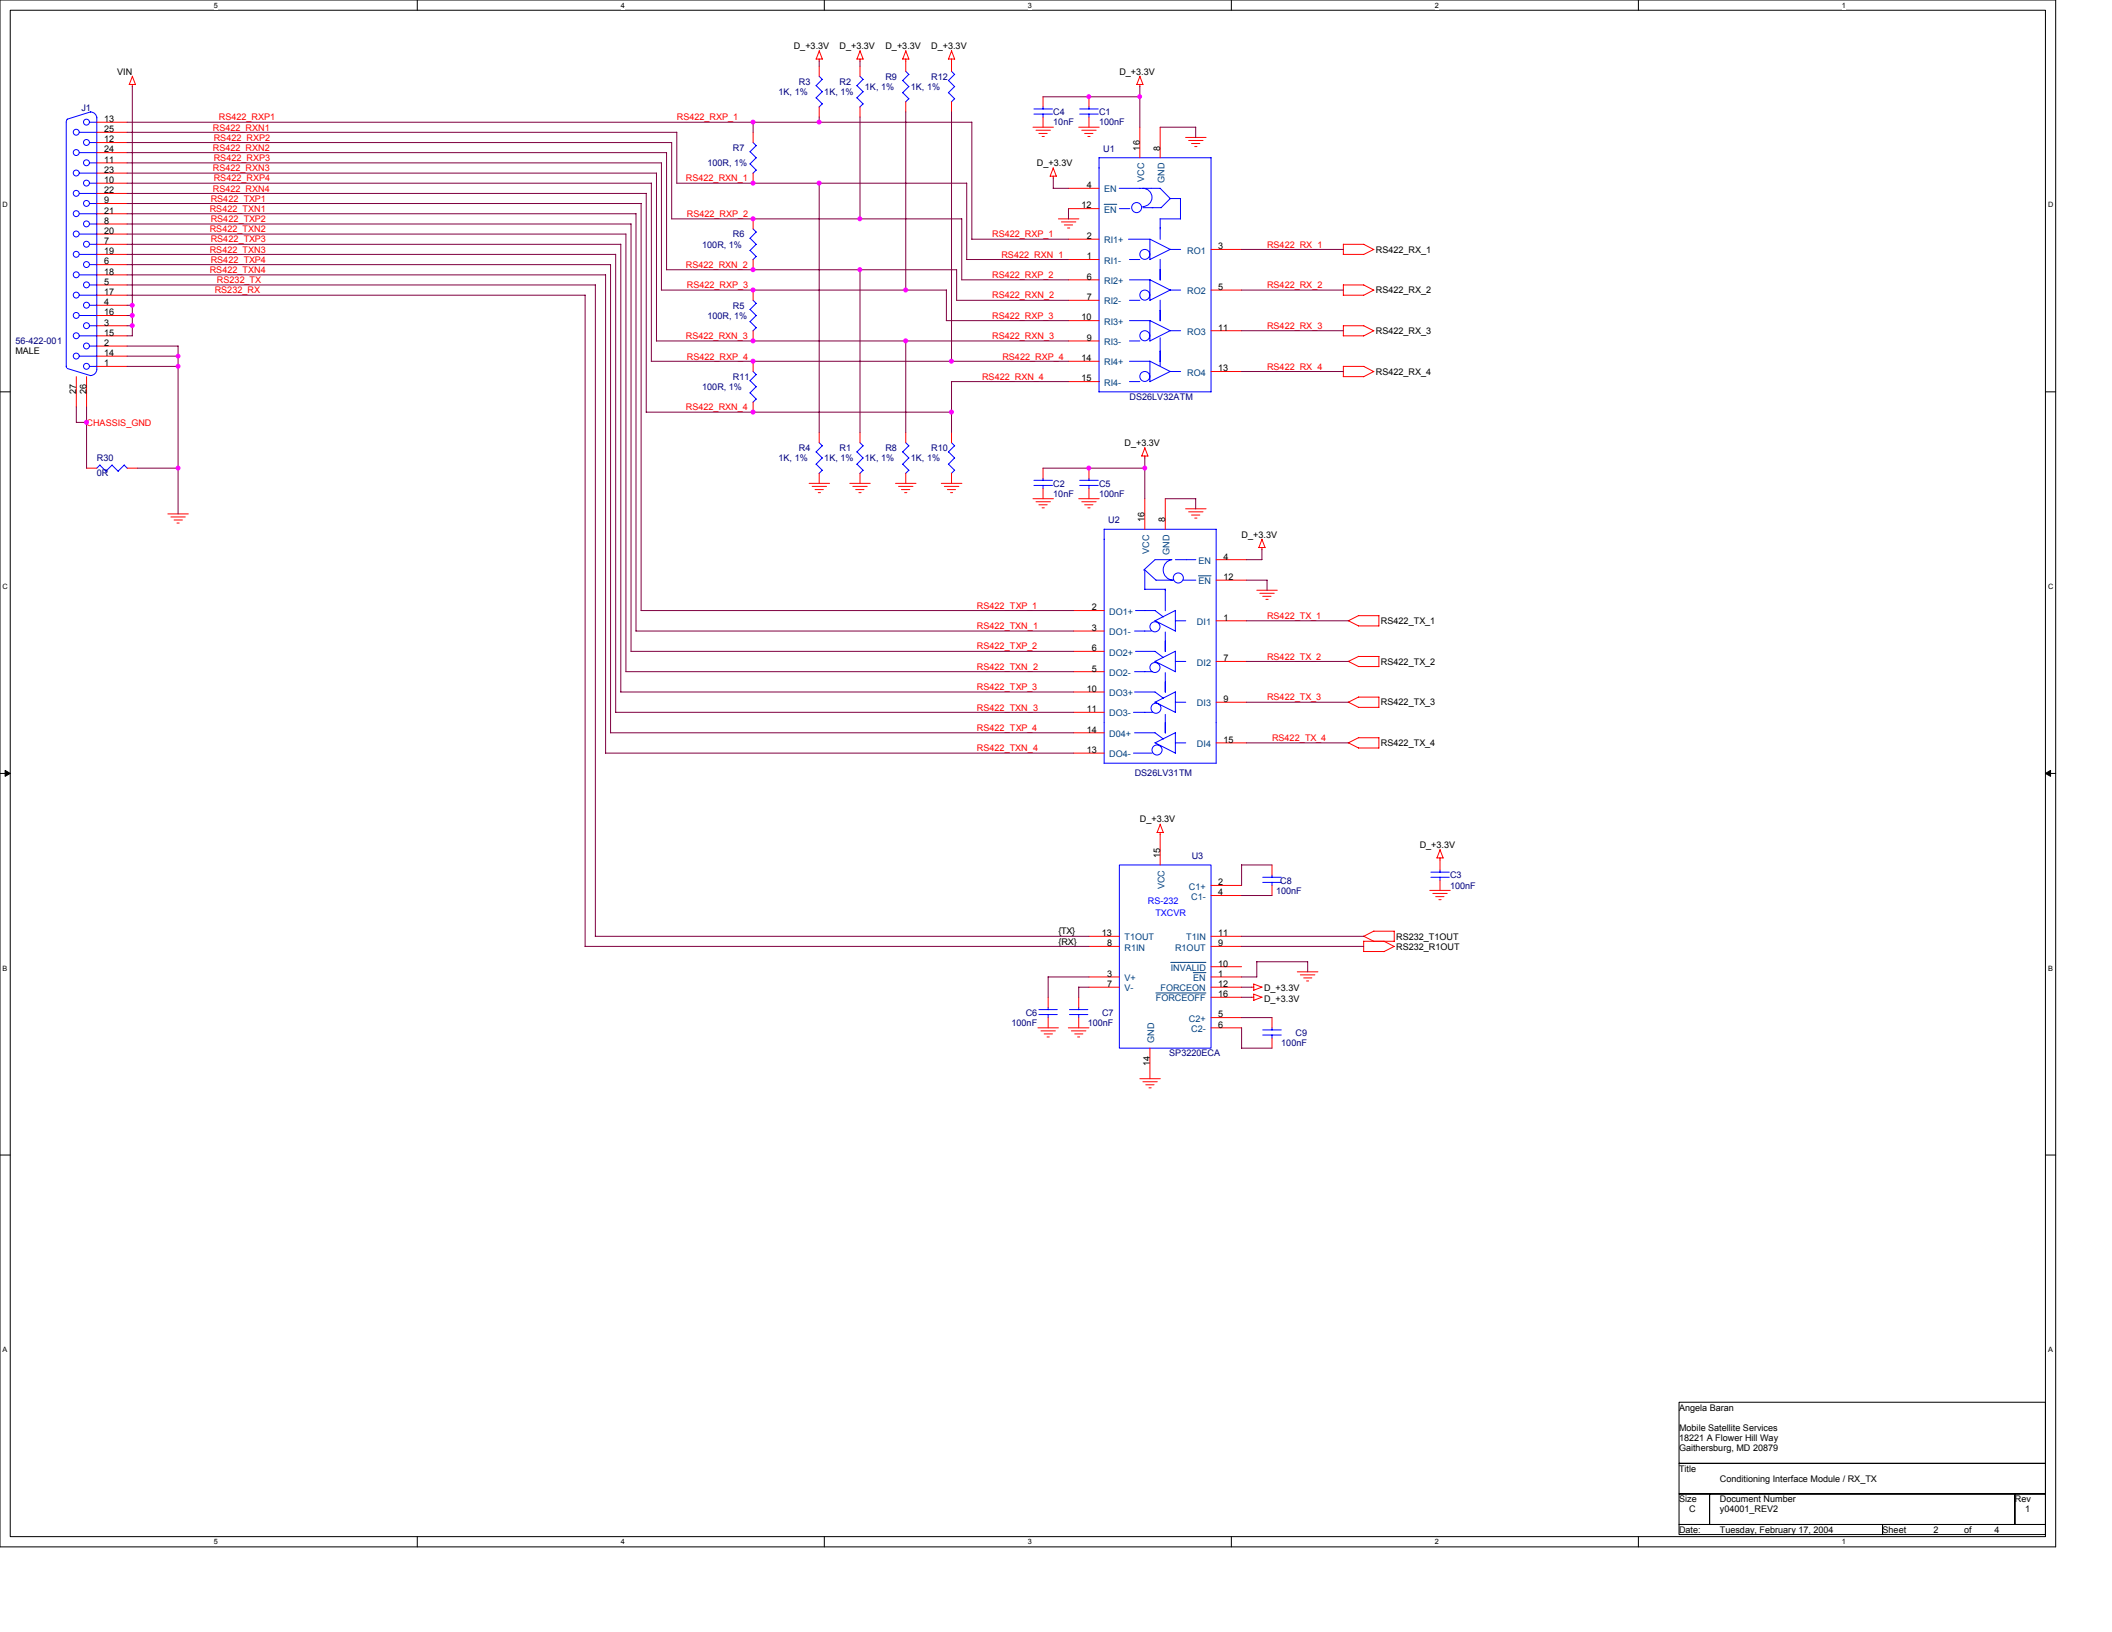

## TABLE OF CONTENTS

RX_TX.....	Page 2
DB25 connector	
RS422	
RS232	
CPLD.....	Page 3
40 Pin Input Connector	
40 Pin Output Connector	
40 MHz OSC	
POWER.....	Page 4
Power Supply Conditioning	
DC/DC Converter	

Angela Baran		
Mobile Satellite Services 18221 A Flower Hill Way Gaithersburg, MD 20879		
Title Conditioning Interface Module / MAIN		
Size A	Document Number y04001_REV2	Rev 1
Date:	Tuesday, February 17, 2004	Sheet 1 of 4

Angela Baran		
Mobile Satellite Services 18221 A Flower Hill Way Gaithersburg, MD 20879		
Title Conditioning Interface Module / CPLD		
Size B	Document Number y04001_REV2	Rev 1
Date: Tuesday, February 17, 2004	Sheet 3	of 4

Angela Baran	
Mobile Satellite Services 18221 A Flower Hill Way Gaithersburg, MD 20879	
Title Conditioning Interface Module / POWER	
Size C	Document Number y04001_REV2
Date Tuesday, February 17, 2004	Rev 1
Sheet 4 of 4	