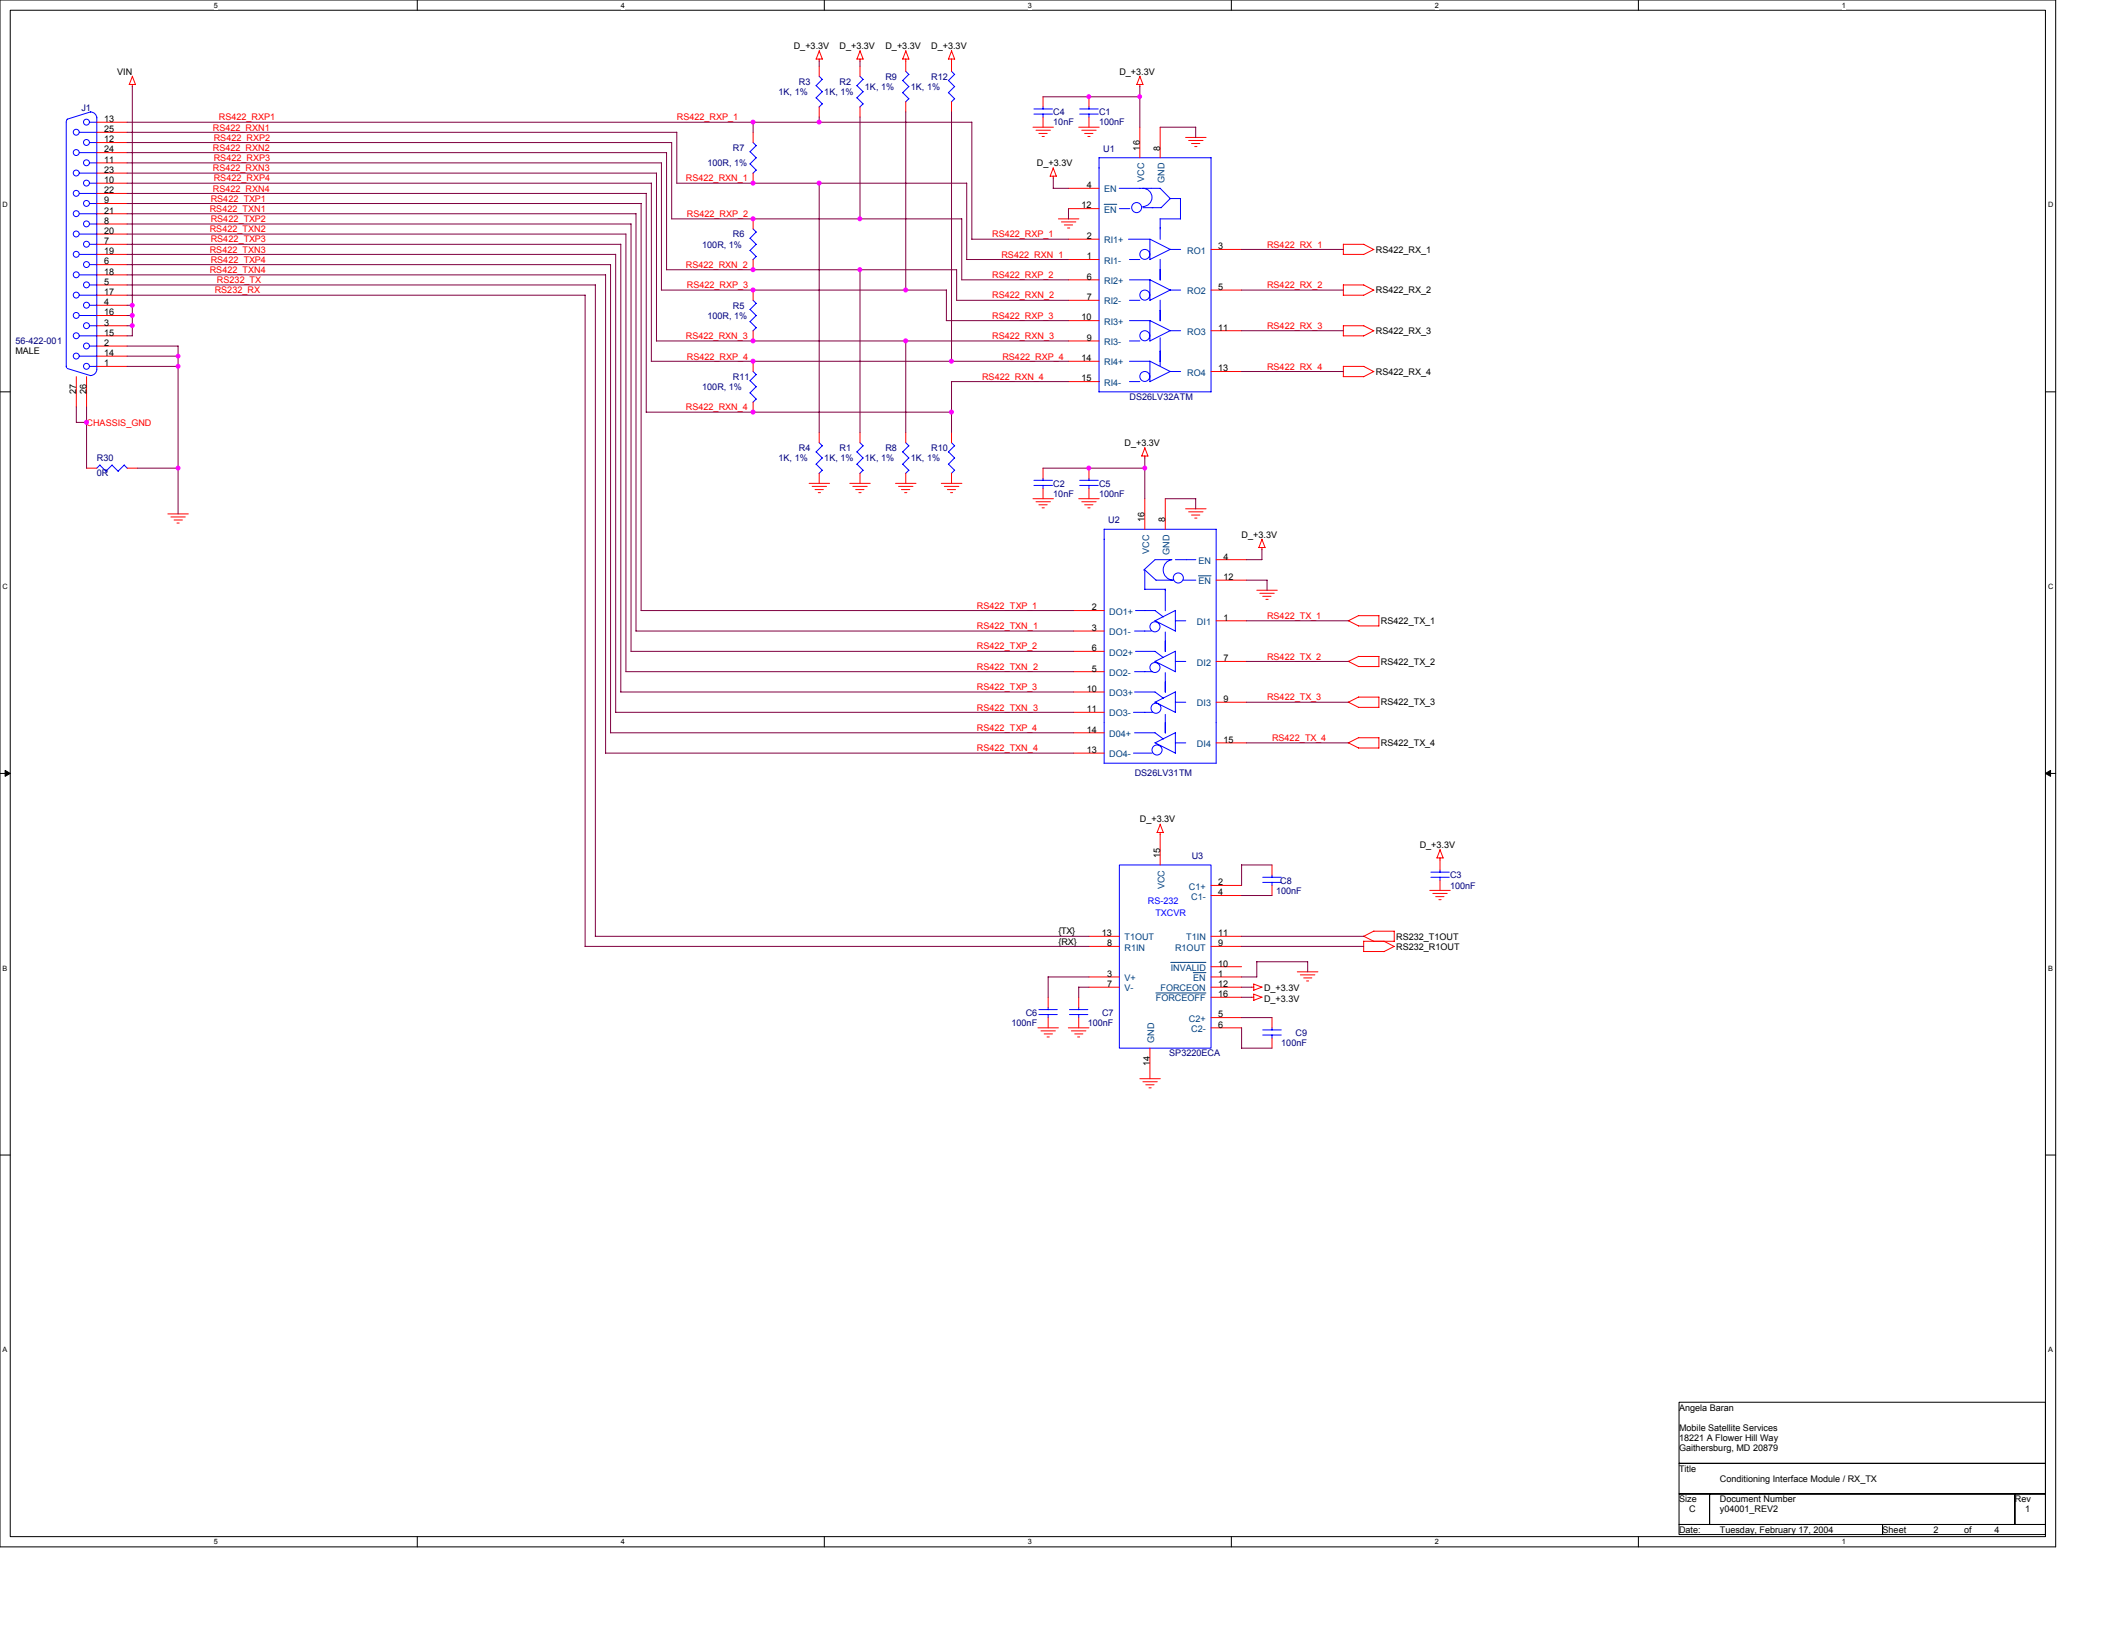

## TABLE OF CONTENTS

RX\_TX.....Page 2  
 DB25 connector  
 RS422  
 RS232

CPLD..... Page 3  
 40 Pin Input Connector  
 40 Pin Output Connector  
 40 MHz OSC

POWER.....Page 4  
 Power Supply Conditioning  
 DC/DC Converter

Angela Baran		
Mobile Satellite Services 18221 A Flower Hill Way Gaithersburg, MD 20879		
Title Conditioning Interface Module / MAIN		
Size A	Document Number y04001_REV2	Rev 1
Date:	Tuesday, February 17, 2004	Sheet 1 of 4

40 Pin INPUT

40 Pin OUTPUT

Angela Baran		
Mobile Satellite Services 18221 A Flower Hill Way Gaithersburg, MD 20879		
Title Conditioning Interface Module / CPLD		
Size B	Document Number y04001_REV2	Rev 1
Date: Tuesday, February 17, 2004	Sheet 3	of 4

Input Voltage = 5.5V to 24V Operational  
 Input Voltage = up to 60V (Transient)

Angela Baran	
Mobile Satellite Services 18221 A Flower Hill Way Gaithersburg, MD 20879	
Title Conditioning Interface Module / POWER	
Size C	Document Number y04001_REV2
Date Tuesday, February 17, 2004	Sheet 4 of 4
	Rev 1