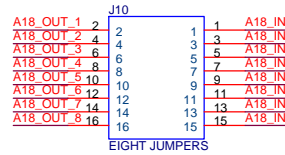

40 Pin INPUT 40 Pin OUTPUT 1 40 Pin OUTPUT 2 40 Pin OUTPUT 3 40 Pin OUTPUT 4 40 Pin OUTPUT 5 40 Pin OUTPUT 6 40 Pin OUTPUT 7 40 Pin OUTPUT 8

Mobile Satellite Services
 Bengt-Arne Bengtsson
 18221A Flower Hill Way
 Gaithersburg, MD 20879
 USA