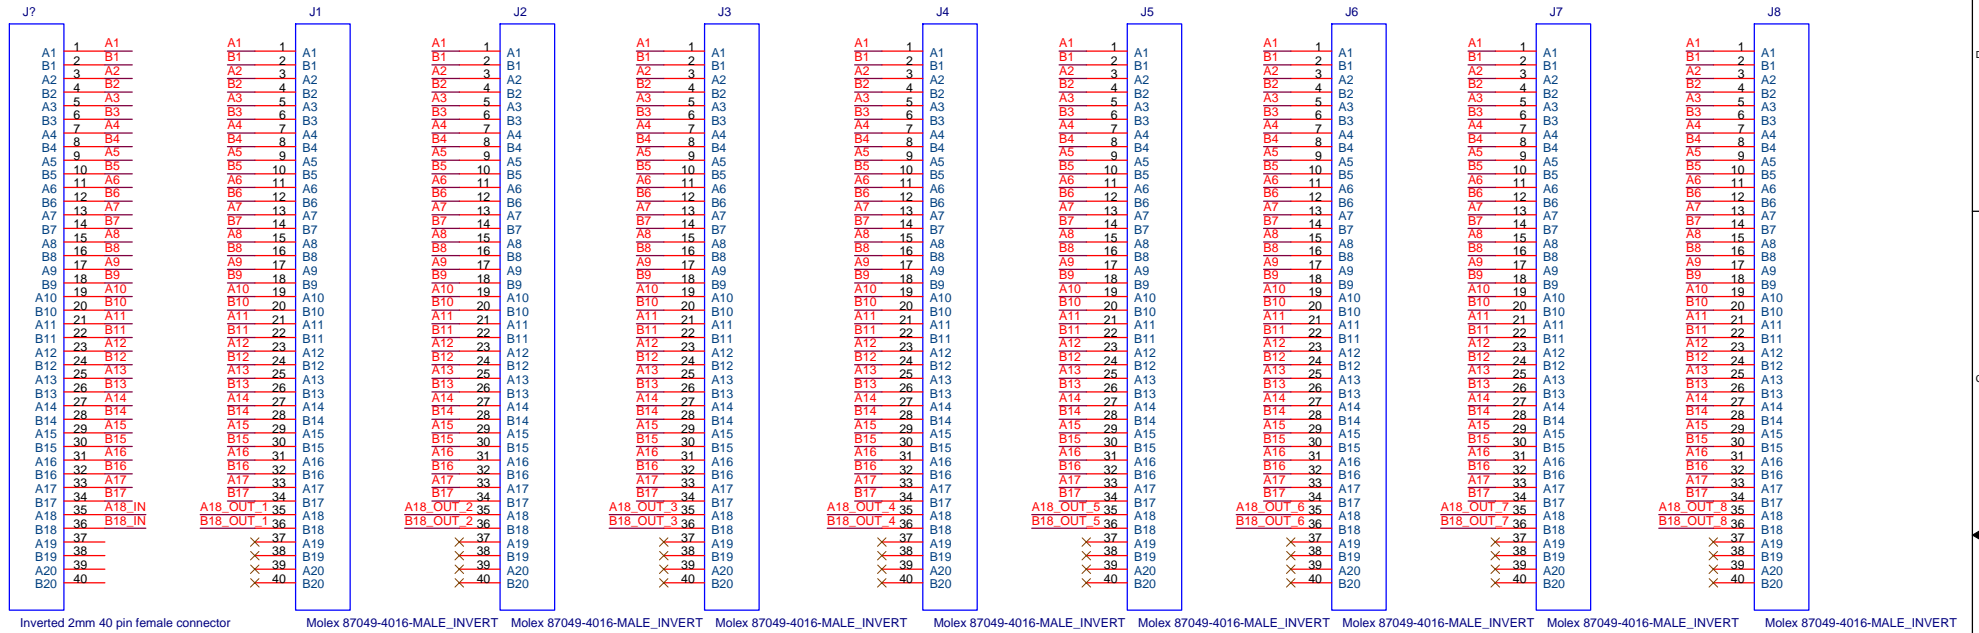

40 Pin INPUT 40 Pin OUTPUT 1 40 Pin OUTPUT 2 40 Pin OUTPUT 3 40 Pin OUTPUT 4 40 Pin OUTPUT 5 40 Pin OUTPUT 6 40 Pin OUTPUT 7 40 Pin OUTPUT 8

Mobile Satellite Services
 Bengt-Arne Bengtsson
 18221A Flower Hill Way
 Gaithersburg, MD 20879
 USA

Title
ComBlock Interconnect Module 4 x 2

Size B	Document Number Y02016	Rev 0
--------	----------------------------------	----------

Date: Wednesday, August 14, 2002 Sheet 1 of 1