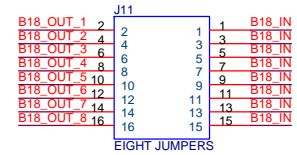

40 Pin INPUT 40 Pin OUTPUT 1 40 Pin OUTPUT 2 40 Pin OUTPUT 3 40 Pin OUTPUT 4 40 Pin OUTPUT 5 40 Pin OUTPUT 6 40 Pin OUTPUT 7 40 Pin OUTPUT 8

Mobile Satellite Services
 Bengt-Arne Bengtsson
 18221A Flower Hill Way
 Gaithersburg, MD 20879
 USA